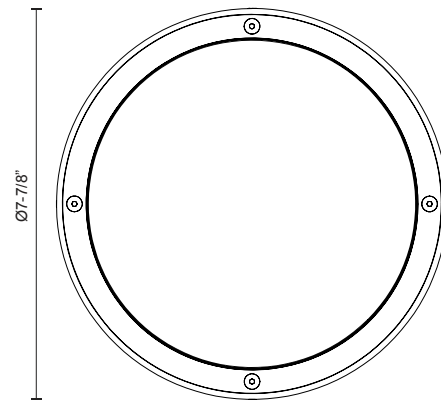

EC19408-WH
White

EC19408-BK
Black

SPECIFICATION DETAILS

* For custom options, consult factory for details.

Fixture Dimensions	D7 7/8" x H5"
Light Source	LED
Wattage	37W
Total Lumens	3145lm
Delivered Lumens	BK-2789lm; WH-2994lm;
Voltage	120V
Color Temperature	3000K
CRI (Ra)	>90
Optional Color Temps	2700K - 5000K Available, Minimum Order Quantities Apply
LED Rated Life	50,000 hours
Dimming	100% - 10%, TRIAC or ELV Dimmer (Not Included)
Diffuser Details	White PC Diffuser
Location	Wet
Warranty	5 Years