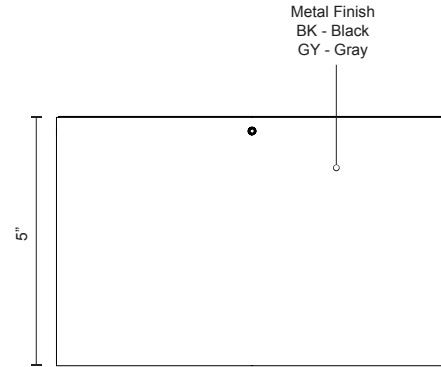

EC19408-WH
White

EC19408-BK
Black

SPECIFICATION DETAILS

* For custom options, consult factory for details.

Fixture Dimensions	D7 7/8" x H5"
Light Source	LED
Wattage	37W
Total Lumens	3145lm
Delivered Lumens	BK-2789lm; WH-2994lm;
Voltage	120V
Color Temperature	3000K
CRI (Ra)	>90
Optional Color Temps	2700K - 5000K Available, Minimum Order Quantities Apply
LED Rated Life	50,000 hours
Dimming	100% - 10%, TRIAC or ELV Dimmer (Not Included)
Diffuser Details	White PC Diffuser
Location	Wet
Warranty	5 Years