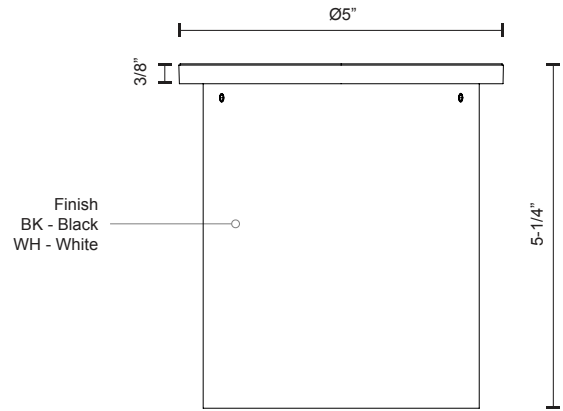

LAMAR
EC19404
CEILING

PROJECT

EC19404-BK
Black

EC19404-WH
White

SPECIFICATION DETAILS

* For custom options, consult factory for details.

Fixture Dimensions	D4 1/4" x H5 1/4"
Light Source	LED
Wattage	19W
Total Lumens	1785lm
Delivered Lumens	BK-1132lm; WH-1215lm;
Voltage	120V
Color Temperature	3000K
CRI (Ra)	>90
Optional Color Temps	2700K - 5000K Available, Minimum Order Quantities Apply
LED Rated Life	50,000 hours
Dimming	100% - 10%, TRIAC or ELV Dimmer (Not Included)
Diffuser Details	White PC Diffuser
Location	Wet
Warranty	5 Years
Canopy Dimensions	D5" x H3/8"

DESCRIPTION

Extruded aluminum cylinders with cast retaining rings and mounts. Exterior surface mount or pendant with Frosted PC Diffuser. Down light. Custom options available.

COMMENT

KUZCO

19054 28TH AVENUE
SURREY - BC V3Z 6M3
CANADA