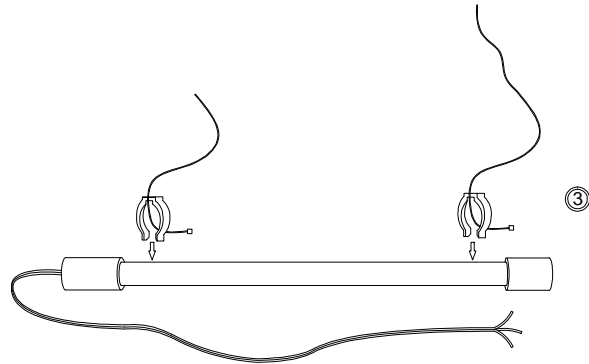

# DSTX-53P

OFF/ FERME

①

③

④

(Ceiling/ Plafond)

②

(Screw Not Included/  
Vis Non Inclus)