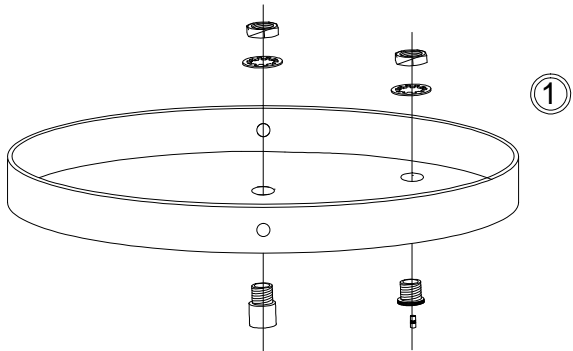

# DSTX-53P

OFF/ FERME

①

③

④

(Ceiling/ Plafond)

②

(Screw Not Included/  
Vis Non Inclus)