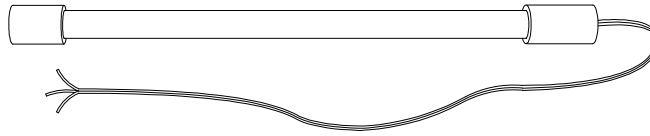

# DSTX-53P

OFF/ FERME

①

③

④

(Ceiling/ Plafond)

②

(Screw Not Included/  
Vis Non Inclus)