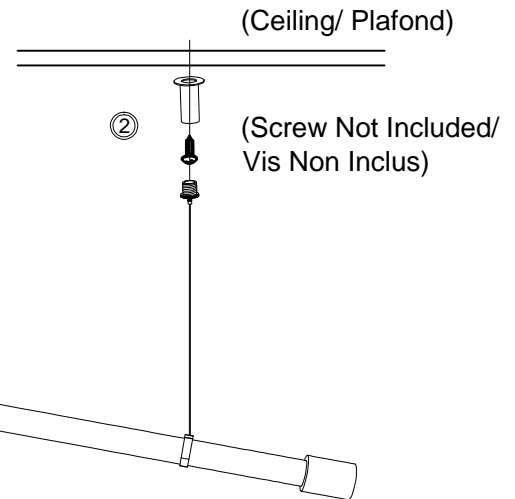

# DSTX-53P

OFF/ FERME

①

③

④

(Ceiling/ Plafond)

②

(Screw Not Included/  
Vis Non Inclus)