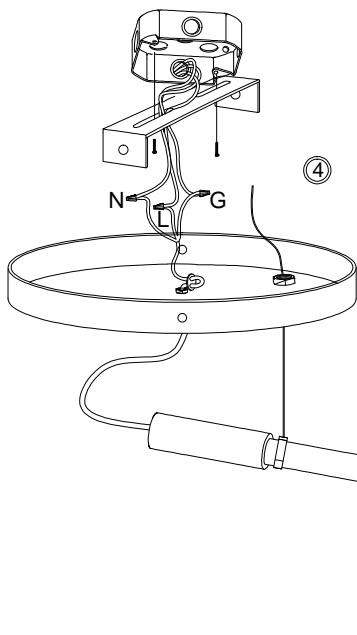

# DSTX-53P

OFF/ FERME

①

③

④

(Ceiling/ Plafond)

②

(Screw Not Included/  
Vis Non Inclus)