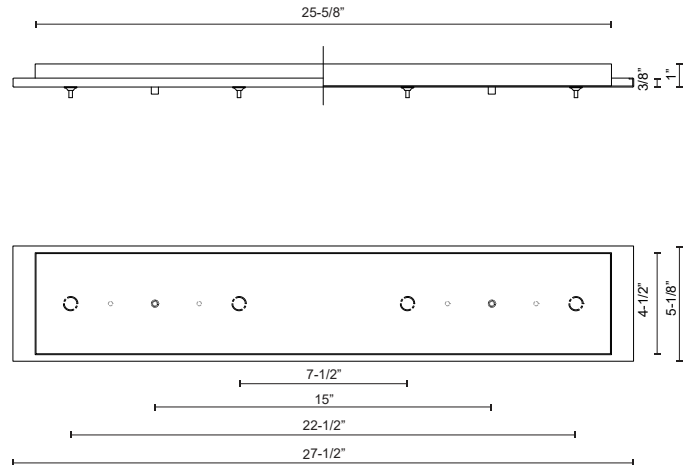

CNP04AC-BN
Brushed Nickel

CNP04AC-BK
Black

CNP04AC-CH
Chrome

CNP04AC-WH
White

SPECIFICATION DETAILS

* For custom options, consult factory for details.

Fixture Dimensions	L27-1/2" x W5-1/8" x H1"
Location	Dry
Warranty	5 Years