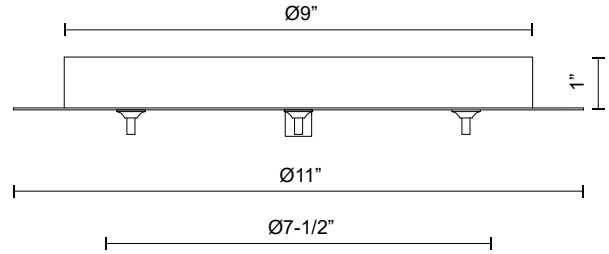

CNP03AC
LED CANOPIES

PROJECT

DESCRIPTION

Canopy system that allows you to combine selected line voltage pendants together on one canopy. Available in five finishes.

CNP03AC-VB
Vintage Brass

CNP03AC-BC
Black Chrome

CNP03AC-BN
Brushed Nickel

CNP03AC-WH
White

CNP03AC-BK
Black

CNP03AC-CH
Chrome

SPECIFICATION DETAILS

* For custom options, consult factory for details.

Fixture Dimensions	D11" x H1"
Location	Dry
Warranty	5 Years