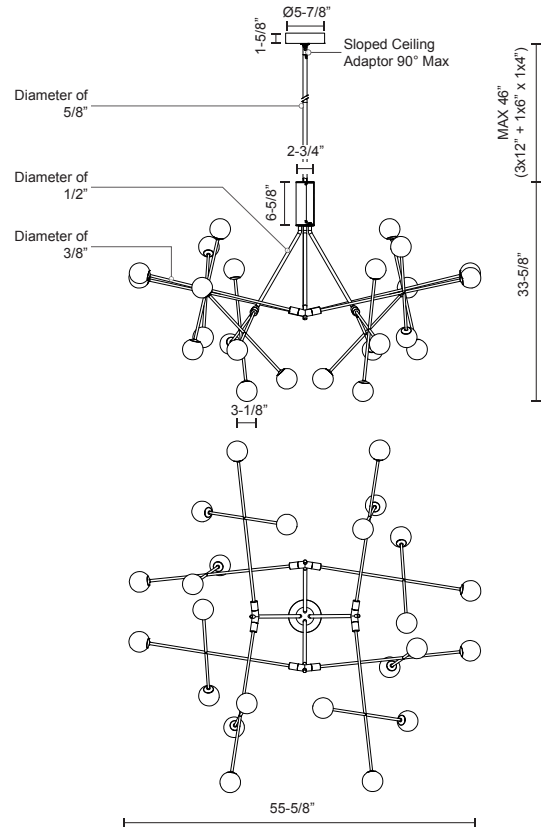

MOTO
CH97358
CHANDELIERS

PROJECT

CH97358-BK
Black

SPECIFICATION DETAILS

* For custom options, consult factory for details.

Fixture Dimensions	L55-5/8" x W55-5/8" x H33-5/8"
Light Source	LED
Wattage	72W
Total Lumens	6000lm
Delivered Lumens	BK-3720lm
Voltage	120V
Color Temperature	3000K
CRI (Ra)	>90
Optional Color Temps	2700K - 5000K Available, Minimum Order Quantities Apply
LED Rated Life	50,000 hours
Dimming	100% - 10%, TRIAC or ELV Dimmer (Not Included)
Glass Details	White Opal Glass
Adjustable	Yes
Rod Length	46" Max (3x12" + 1x6" + 1x4")
Location	Dry
Warranty	5 Years
Canopy Dimensions	D5-7/8" x H1-5/8"

DESCRIPTION

A chaotic constellation of radiant globes seemingly levitate about the center of the Moto geometric structure. Fine intersecting metal arms project the opal glass globes from the gravitational center and allow for positional adjustment during assembly. The contemporary statement piece is available in two sizes.