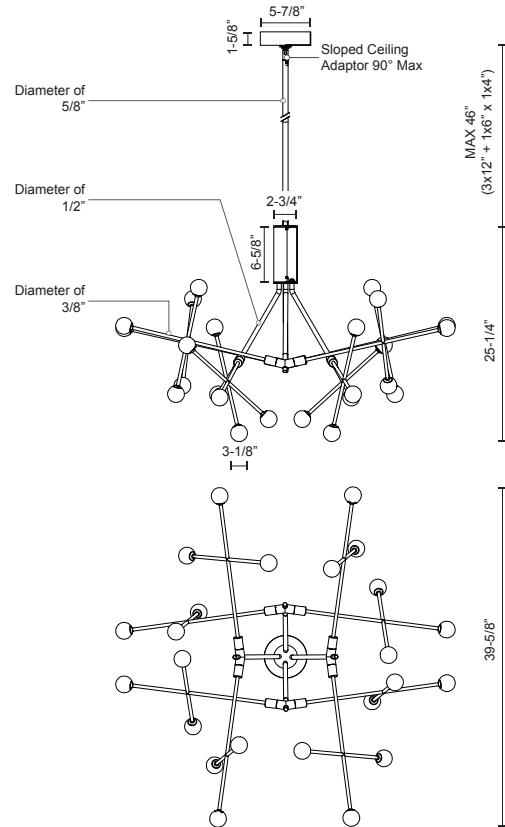

**MOTO
CH97139
CHANDELIERS**

PROJECT

CH97139-BK
Black

SPECIFICATION DETAILS

* For custom options, consult factory for details.

Fixture Dimensions	L39-5/8" x W39-5/8" x H25-1/4"
Light Source	LED
Wattage	52W
Total Lumens	4500lm
Delivered Lumens	BK-2790lm
Voltage	120V
Color Temperature	3000K
CRI (Ra)	>90
Optional Color Temps	2700K - 5000K Available, Minimum Order Quantities Apply
LED Rated Life	50,000 hours
Dimming	100% - 10%, TRIAC or ELV Dimmer (Not Included)
Glass Details	White Opal Glass
Adjustable	Yes
Rod Length	46" Max (3x12" + 1x6" + 1x4")
Location	Dry
Warranty	5 Years
Canopy Dimensions	D5-7/8" x H1-5/8"

DESCRIPTION

A chaotic constellation of radiant globes seemingly levitate about the center of the Moto geometric structure. Fine intersecting metal arms project the opal glass globes from the gravitational center and allow for positional adjustment during assembly. The contemporary statement piece is available in two sizes.