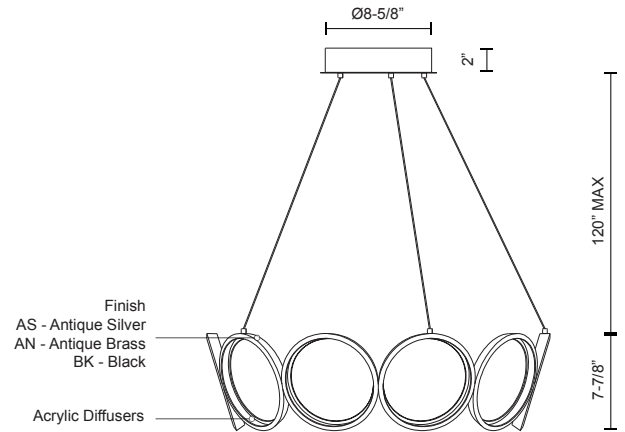

DESCRIPTION

Die-cast aluminum rings with translucent acrylic diffusers. Metallic brushed or matte powder-coat finish. Outward emitting light. Custom options available.

CH94829-AN
Antique Brass

CH94829-AS
Antique Silver

CH94829-BK
Black

SPECIFICATION DETAILS

* For custom options, consult factory for details.

Fixture Dimensions	D29-1/8" x H7-7/8"
Light Source	LED
Wattage	100W
Total Lumens	8000lm
Delivered Lumens	SV-5288lm
Voltage	120V
Color Temperature	3000K
CRI (Ra)	>90
Optional Color Temps	2700K - 5000K Available, Minimum Order Quantities Apply
LED Rated Life	50,000 hours
Dimming	100% - 10%, TRIAC or ELV Dimmer (Not Included)
Diffuser Details	White Acrylic Diffuser
Adjustable	Yes
Wire Length	120" Max
Wire Type	Clear Coaxial Wire
Location	Dry
Warranty	5 Years
Canopy Dimensions	D8-5/8" x H2"

Finish
AS - Antique Silver
AN - Antique Brass
BK - Black

Acrylic Diffusers

Ø29-1/8"