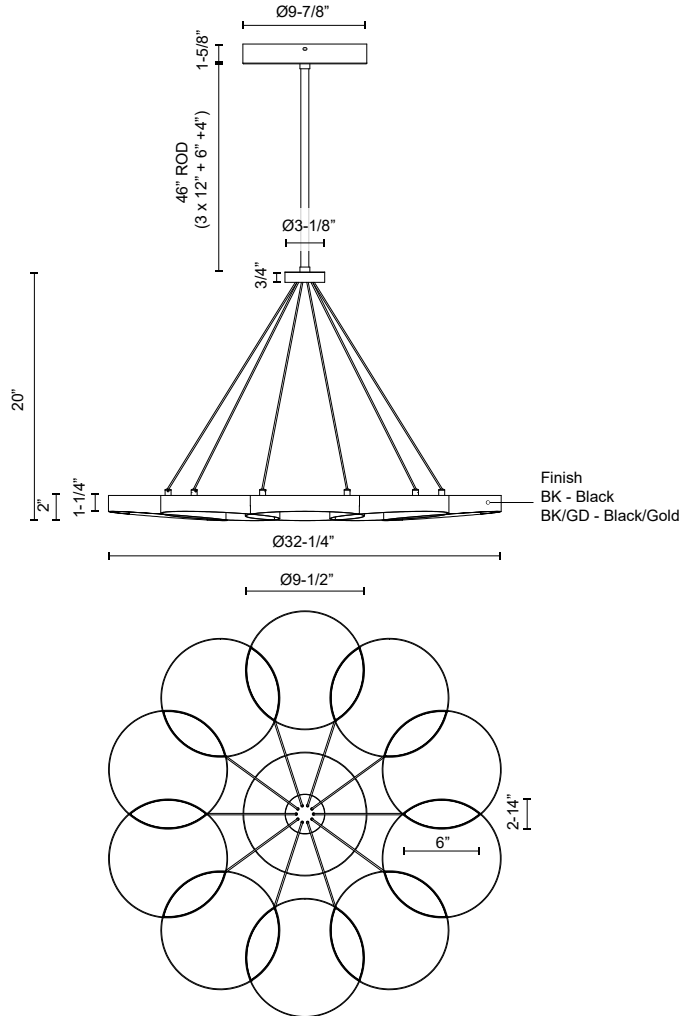

**MAESTRO
CH90833
CHANDELIERS**

PROJECT

SPECIFICATION DETAILS

* For custom options, consult factory for details.

Fixture Dimensions	D32-1/4" x H20"
Light Source	LED with DC Driver
Wattage	75W
Total Lumens	6375lm
Delivered Lumens	BK/GD - 3485lm
Voltage	120V
Color Temperature	3000K
CRI (Ra)	90CRI
Optional Color Temps	2700K - 5000K Available, Minimum Order Quantities Apply
LED Rated Life	50,000 hours
Dimming	100% - 10%, TRIAC or ELV Dimmer (Not Included)
Rod Length	46" Max (3x12" + 1x6" + 1x4")
Wire Length	60"
Wire Type	Color Matching Coaxial Wire
Minimum Hang Height	28"
Diffuser Details	Frosted PC
Location	Dry
Warranty	5 Years
Canopy Dimensions	D9-7/8" x H1-5/8"

DESCRIPTION

The Maestro Collection directs light and geometry in new and innovative ways. Metal rings twirl and synchronize harmoniously to create jewel-like illumination where the rings meet. Every angle of the Maestro collection is a new surprise as you stand profile, below, or above. Soft, fluid curves meet solid modern geometry in this standing-ovation worthy collection.

KUZCO

19054 28TH AVENUE
SURREY - BC V3Z 6M3
CANADA

WWW.KUZCOLIGHTING.COM

COMMENT