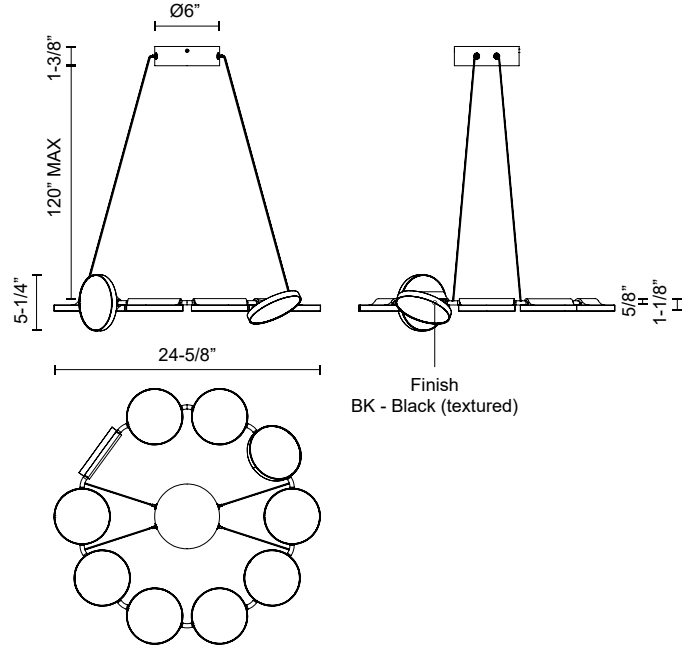

CH72225-BK  
Black

**SPECIFICATION DETAILS**

\* For custom options, consult factory for details.

<b>Fixture Dimensions</b>	D24-5/8" x H5-1/4"
<b>Light Source</b>	LED with DC Driver
<b>Wattage</b>	75W
<b>Total Lumens</b>	6375lm
<b>Delivered Lumens</b>	2625lm*
<b>Voltage</b>	120V
<b>Color Temperature</b>	3000K
<b>CRI (Ra)</b>	90CRI
<b>Optional Color Temps</b>	2700K - 5000K Available, Minimum Order Quantities Apply
<b>LED Rated Life</b>	50,000 hours
<b>Dimming</b>	100% - 10%, TRIAC or ELV Dimmer (Not Included)
<b>Adjustable</b>	Yes
<b>Wire Length</b>	120" Max
<b>Wire Type</b>	Black Coaxial Wire
<b>Minimum Hang Height</b>	6"
<b>Diffuser Details</b>	Frosted Acrylic Light Guide Panel
<b>Location</b>	Dry
<b>Warranty</b>	5 Years
<b>Canopy Dimensions</b>	D6" x H1-3/8"