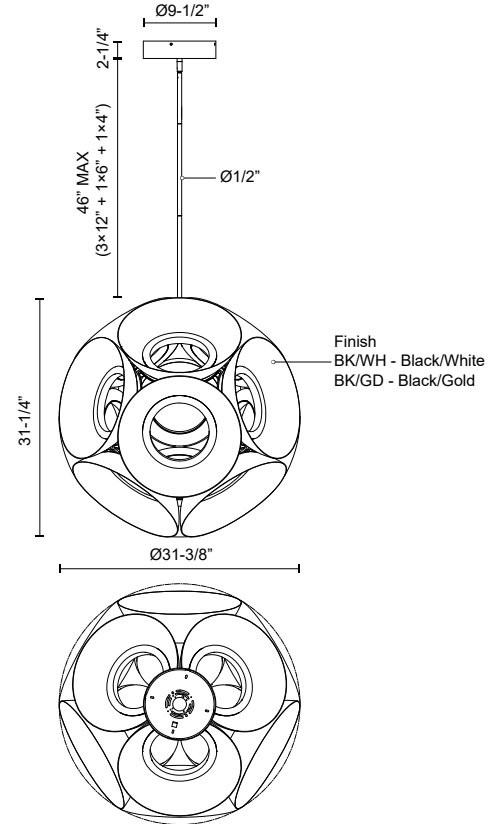

**MAGELLAN
CH51232
CHANDELIERS**

PROJECT

CH51232-BK/GD
Black/Gold

CH51232-BK/WH
Black/White

SPECIFICATION DETAILS

* For custom options, consult factory for details.

Fixture Dimensions	D31-3/8" x H31-1/4"
Light Source	LED with DC Driver
Wattage	130W
Total Lumens	11050lm
Delivered Lumens	BK/WH-4890lm*
Voltage	120V
Color Temperature	3000K
CRI (Ra)	>90
Optional Color Temps	2700K - 5000K Available, Minimum Order Quantities Apply
LED Rated Life	50,000 hours
Dimming	100% - 10%, TRIAC or ELV Dimmer (Not Included)
Shade Details	Spun Aluminum Shade
Adjustable	Yes
Rod Length	46" Max (3x12" + 1x6" + 1x4")
Location	Dry
Warranty	5 Years
Canopy Dimensions	D9-1/2" x H2-1/4"

DESCRIPTION

Large-scale statement piece, multiple spun-aluminum shades clad a hollow core. Fine textured dark exterior and white or gold reflector finish.

KUZCO

19054 28TH AVENUE
SURREY - BC V3Z 6M3
CANADA