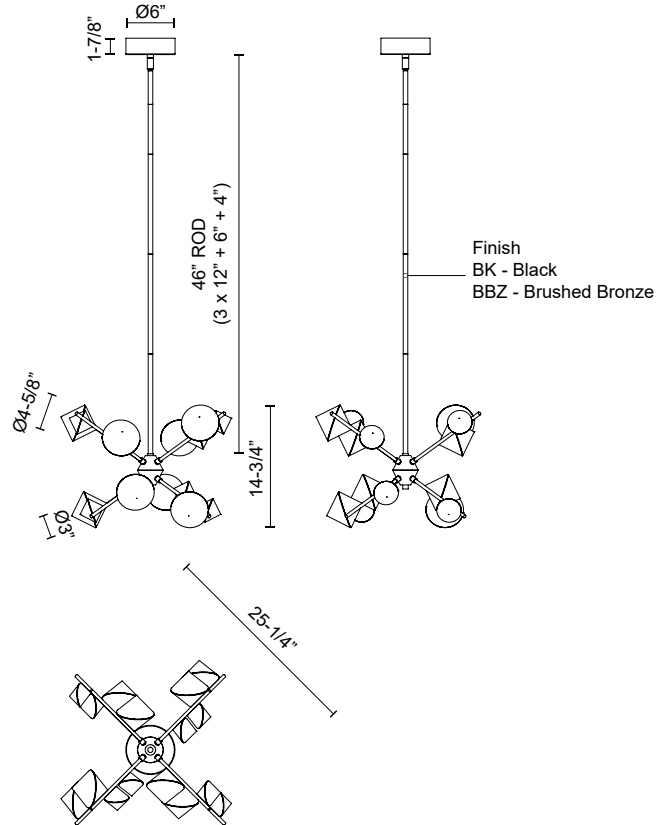

**GEODE
CH50825
CHANDELIERS**

PROJECT

SPECIFICATION DETAILS

* For custom options, consult factory for details.

Fixture Dimensions	D25-1/4" x H14-3/4"
Light Source	LED with DC Driver
Wattage	48W
Total Lumens	4080lm
Delivered Lumens	1920lm*
Voltage	120V
Color Temperature	3000K
CRI (Ra)	90CRI
Optional Color Temps	2700K - 5000K Available, Minimum Order Quantities Apply
LED Rated Life	50,000 hours
Dimming	100% - 10%, TRIAC or ELV Dimmer (Not Included)
Adjustable	Yes
Rod Length	46" Max (3x12" + 1x6" + 1x4")
Wire Length	60"
Minimum Hang Height	22"
Diffuser Details	Interior Sandblasted Acrylic
Location	Dry
Warranty	5 Years
Canopy Dimensions	D6" x H1-7/8"

DESCRIPTION

Gemstone shaped illuminations cluster around an architectural rod in a way that is enduring and awe-inspiring. Providing luxe and modern ambient lighting in any space, the Geode Collection is the jewellery of any space.

KUZCO

19054 28TH AVENUE
SURREY - BC V3Z 6M3
CANADA

WWW.KUZCOLIGHTING.COM

COMMENT