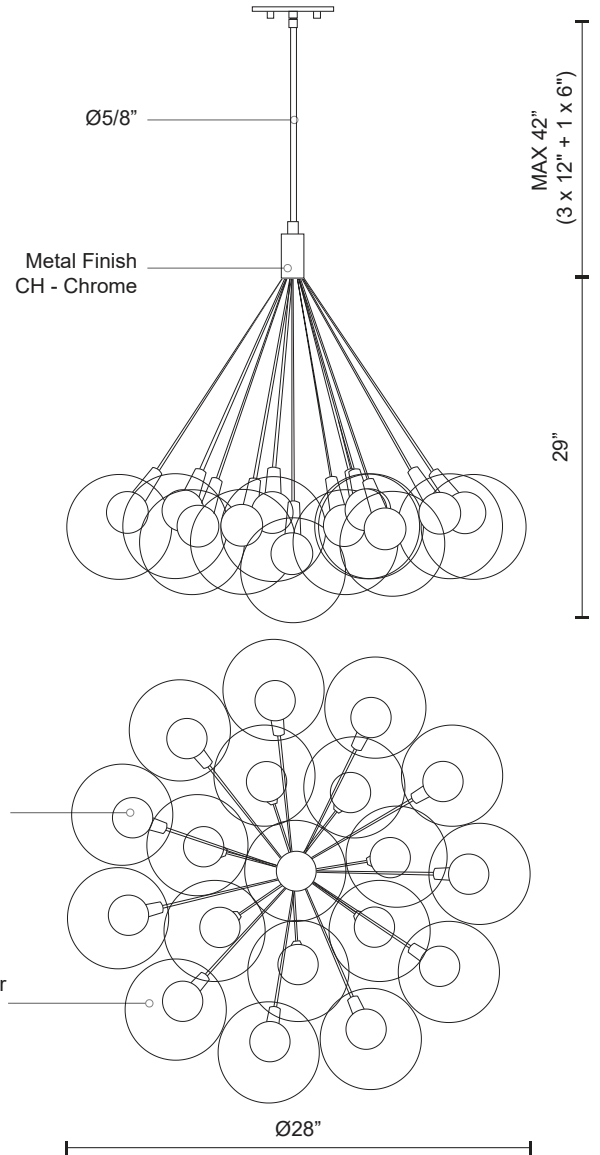

**BOLLA
CH3128
CHANDELIERS**

PROJECT

DESCRIPTION

Produced in an array of configurations, the Bolla series is defined by the iconic double-wall glass globes. A frosted globe is perched within a transparent orb producing diffuser light from the satin aluminum LED socket. While elegant as a single pendant, the optional clustered bouquet creates a stunning impact.

SPECIFICATION DETAILS

* For custom options, consult factory for details.

Fixture Dimensions	D28" x H29"
Light Source	LED
Wattage	50W
Total Lumens	4180lm
Delivered Lumens	CH-3325lm
Voltage	120V
Color Temperature	3000K
CRI (Ra)	>90
Optional Color Temps	2700K - 5000K Available, Minimum Order Quantities Apply
LED Rated Life	50,000 hours
Dimming	100% - 10%, ELV Dimmer (Not Included)
Glass Details	Clear Outer/Frosted Inner Glass
Adjustable	Yes
Rod Length	42" Max (3x12" + 1x6")
Location	Dry
Warranty	5 Years
Canopy Dimensions	D4-3/4" x H3/8"
Finish Option(s)	Chrome

KUZCO

19054 28TH AVENUE
SURREY - BC V3Z 6M3
CANADA

WWW.KUZCOLIGHTING.COM

COMMENT