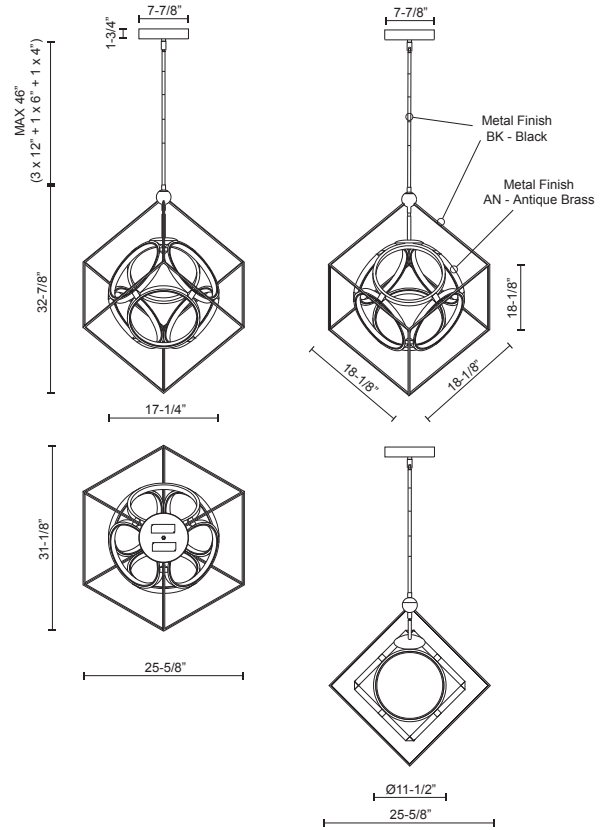

**MONZA**  
**CH19226**  
CHANDELIERS

PROJECT

CH19226-BK/AN  
Black/Antique Brass

**DESCRIPTION**

Interconnecting aluminum rings within steel frame cube. Finely textured metallic and satin powder-coat finishes. Opal silicon circular diffusers. Up and down light. Custom options available.

**SPECIFICATION DETAILS**

\* For custom options, consult factory for details.

<b>Fixture Dimensions</b>	L25-5/8" x W31-1/8" x H32-7/8"
<b>Light Source</b>	LED
<b>Wattage</b>	77W
<b>Total Lumens</b>	5880lm
<b>Delivered Lumens</b>	BK/AN-3720lm*
<b>Voltage</b>	120V
<b>Color Temperature</b>	3000K
<b>CRI (Ra)</b>	>90
<b>Optional Color Temps</b>	2700K - 5000K Available, Minimum Order Quantities Apply
<b>LED Rated Life</b>	50,000 hours
<b>Dimming</b>	100% - 10%, TRIAC or ELV Dimmer (Not Included)
<b>Diffuser Details</b>	White Acrylic Diffuser
<b>Adjustable</b>	Yes
<b>Rod Length</b>	46" Max (3x12" + 1x6" + 1x4")
<b>Location</b>	Dry
<b>Warranty</b>	5 Years
<b>Canopy Dimensions</b>	D7-7/8" x H1-3/4"