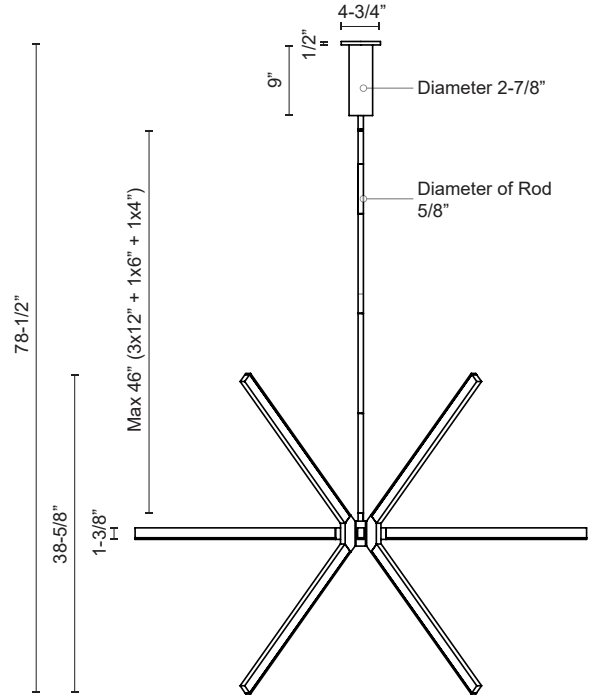

DESCRIPTION

Sirius' array of elements emanate from a single point in a starburst of light. A visual statement that draws the eye as the burnished finish interplays with the light, revealing shifting highlights and shadows. Contemporary and decorative.