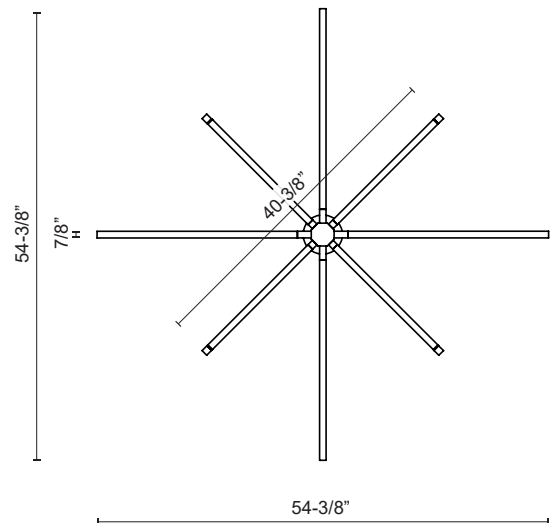

DESCRIPTION

Sirius' array of elements emanate from a single point in a starburst of light. A visual statement that draws the eye as the burnished finish interplays with the light, revealing shifting highlights and shadows. Contemporary and decorative.