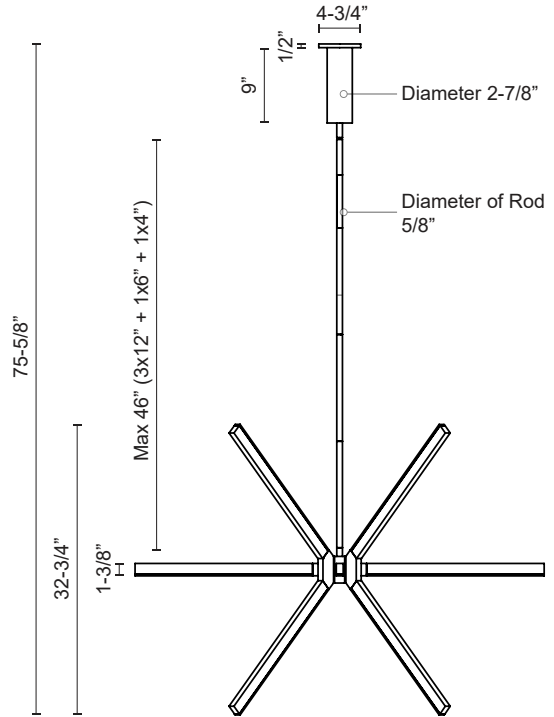

DESCRIPTION

Sirius' array of elements emanate from a single point in a starburst of light. A visual statement that draws the eye as the burnished finish interplays with the light, revealing shifting highlights and shadows. Contemporary and decorative.