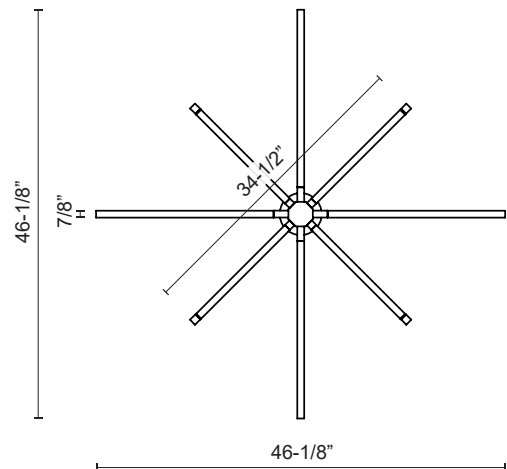

DESCRIPTION

Sirius' array of elements emanate from a single point in a starburst of light. A visual statement that draws the eye as the burnished finish interplays with the light, revealing shifting highlights and shadows. Contemporary and decorative.