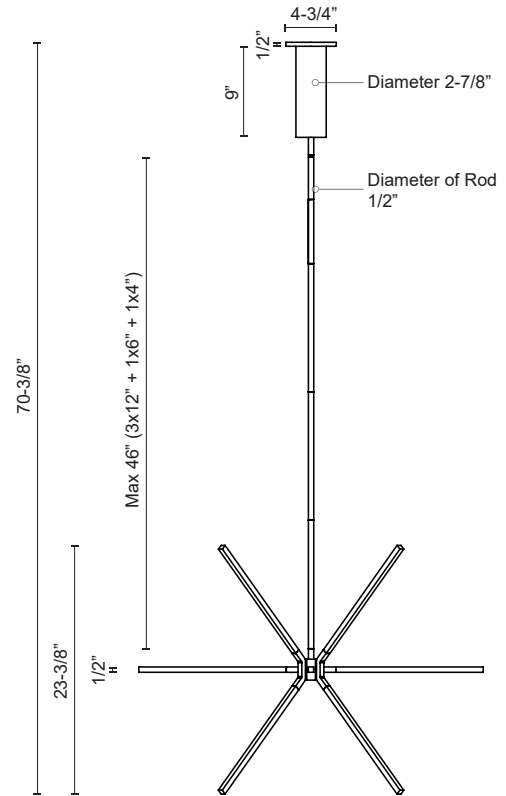

SIRIUS MINOR CH14232

CHANDELIERS

PROJECT

CH14232-BK
Black

CH14232-BN
Brushed Nickel

CH14232-WH
White

CH14232-GD
Gold

SPECIFICATION DETAILS

* For custom options, consult factory for details.

Fixture Dimensions	L32-1/4" x W32-1/4" x H23-3/8"
Light Source	LED
Wattage	58W
Total Lumens	4930lm
Delivered Lumens	BK-1420lm; BN-1834lm; GD-1686lm; WH-2014lm;
Voltage	120V
Color Temperature	3000K
CRI (Ra)	>90
Optional Color Temps	2700K - 5000K Available, Minimum Order Quantities Apply
LED Rated Life	50,000 hours
Dimming	100% - 10%, TRIAC or ELV Dimmer (Not Included)
Diffuser Details	White Acrylic Diffuser
Adjustable	Yes
Rod Length	46" Max (3x12" + 1x6" + 1x4")
Location	Dry
Warranty	5 Years
Canopy Dimensions	D4-3/4" x H9"

DESCRIPTION

A plethora of thin linear lights converge at numerous angles into a central cluster. Simultaneously rectilinear and decorative the reduced scale from the initial Sirius provides an ideal accent to be used in multiples or as focal point. The fine diminutive components and airy structure merge in a lightweight elegant aesthetic.