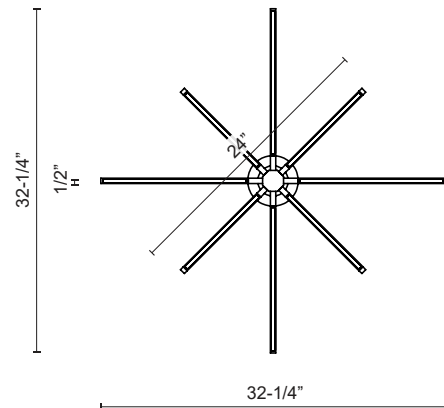

* For custom options, consult factory for details.

Fixture Dimensions	L32-1/4" x W32-1/4" x H23-3/8"
Light Source	LED
Wattage	58W
Total Lumens	4930lm
Delivered Lumens	BK-1420lm; BN-1834lm; GD-1686lm; WH-2014lm;
Voltage	120V
Color Temperature	3000K
CRI (Ra)	>90
Optional Color Temps	2700K - 5000K Available, Minimum Order Quantities Apply
LED Rated Life	50,000 hours
Dimming	100% - 10%, TRIAC or ELV Dimmer (Not Included)
Diffuser Details	White Acrylic Diffuser
Adjustable	Yes
Rod Length	46" Max (3x12" + 1x6" + 1x4")
Location	Dry
Warranty	5 Years
Canopy Dimensions	D4-3/4" x H9"

DESCRIPTION

A plethora of thin linear lights converge at numerous angles into a central cluster. Simultaneously rectilinear and decorative the reduced scale from the initial Sirius provides an ideal accent to be used in multiples or as focal point. The fine diminutive components and airy structure merge in a lightweight elegant aesthetic.