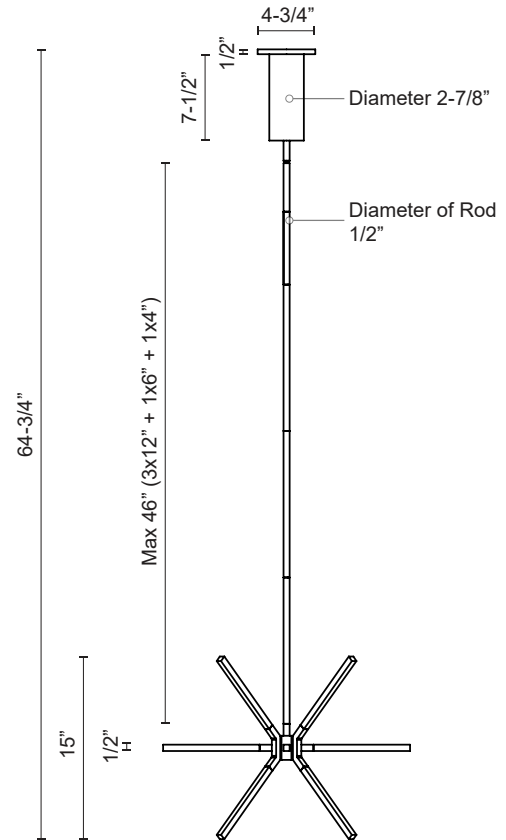

* For custom options, consult factory for details.

Fixture Dimensions	L20-1/4" x W20-1/4" x H15"
Light Source	LED
Wattage	48W
Total Lumens	4080lm
Delivered Lumens	BK-1294lm; BN-1670lm; GD-1534lm; WH-1840lm;
Voltage	120V
Color Temperature	3000K
CRI (Ra)	>90
Optional Color Temps	2700K - 5000K Available, Minimum Order Quantities Apply
LED Rated Life	50,000 hours
Dimming	100% - 10%, TRIAC or ELV Dimmer (Not Included)
Diffuser Details	White Acrylic Diffuser
Adjustable	Yes
Rod Length	46" Max (3x12" + 1x6" + 1x4")
Location	Dry
Warranty	5 Years
Canopy Dimensions	D4-3/4" x H7-1/2"

DESCRIPTION

A plethora of thin linear lights converge at numerous angles into a central cluster. Simultaneously rectilinear and decorative the reduced scale from the initial Sirius provides an ideal accent to be used in multiples or as focal point. The fine diminutive components and airy structure merge in a lightweight elegant aesthetic.