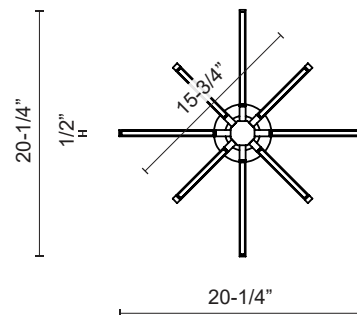

* For custom options, consult factory for details.

Fixture Dimensions	L20-1/4" x W20-1/4" x H15"
Light Source	LED
Wattage	48W
Total Lumens	4080lm
Delivered Lumens	BK-1294lm; BN-1670lm; GD-1534lm; WH-1840lm;
Voltage	120V
Color Temperature	3000K
CRI (Ra)	>90
Optional Color Temps	2700K - 5000K Available, Minimum Order Quantities Apply
LED Rated Life	50,000 hours
Dimming	100% - 10%, TRIAC or ELV Dimmer (Not Included)
Diffuser Details	White Acrylic Diffuser
Adjustable	Yes
Rod Length	46" Max (3x12" + 1x6" + 1x4")
Location	Dry
Warranty	5 Years
Canopy Dimensions	D4-3/4" x H7-1/2"

DESCRIPTION

A plethora of thin linear lights converge at numerous angles into a central cluster. Simultaneously rectilinear and decorative the reduced scale from the initial Sirius provides an ideal accent to be used in multiples or as focal point. The fine diminutive components and airy structure merge in a lightweight elegant aesthetic.