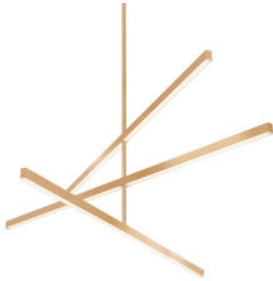

VEGA
CH10356
CHANDELIERS

PROJECT

CH10356-BK
Black

CH10356-BN
Brushed Nickel

CH10356-WH
White

CH10356-GD
Gold

SPECIFICATION DETAILS

* For custom options, consult factory for details.

Fixture Dimensions	L56" x W3/4" x H16-1/2"
Light Source	LED
Wattage	69W
Total Lumens	5740lm
Delivered Lumens	BK-3484lm; BN-5333lm; GD-5137lm; WH-5862lm;
Voltage	120V
Color Temperature	3000K
CRI (Ra)	>90
Optional Color Temps	2700K - 5000K Available, Minimum Order Quantities Apply
LED Rated Life	50,000 hours
Dimming	100% - 10%, TRIAC or ELV Dimmer (Not Included)
Diffuser Details	White Acrylic Diffuser
Adjustable	Yes
Rod Length	46" Max (3x12" + 1x6" + 1x4")
Location	Dry
Warranty	5 Years
Canopy Dimensions	D4-3/4" x H9-1/2"

DESCRIPTION

The linear lights can be configured at different heights and angles to create distinct sculptural orientations. Ordered into clean parallels or jumbled in playful asymmetry, Vega can be customized to complement any space.