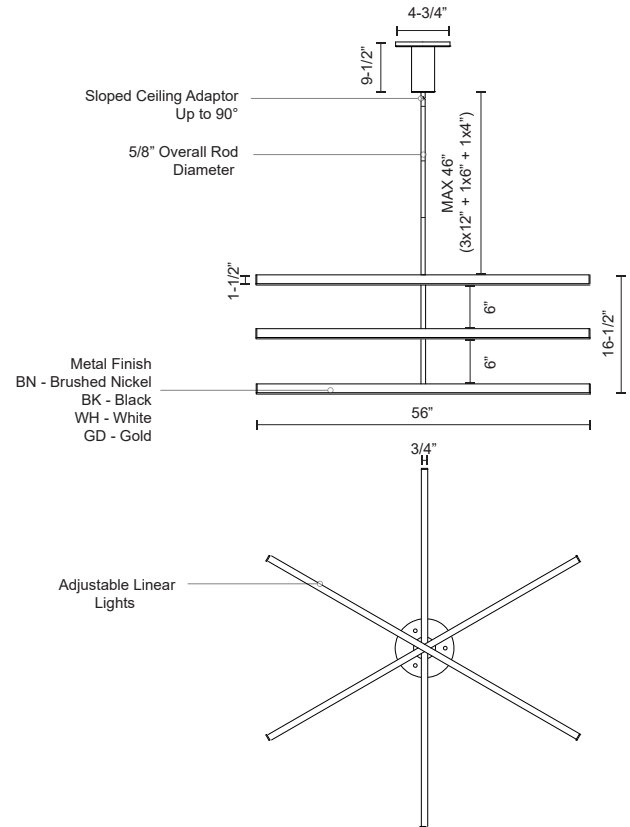

VEGA
CH10356
CHANDELIERS

PROJECT

CH10356-BK
Black

CH10356-BN
Brushed Nickel

CH10356-WH
White

CH10356-GD
Gold

SPECIFICATION DETAILS

* For custom options, consult factory for details.

Fixture Dimensions	L56" x W3/4" x H16-1/2"
Light Source	LED
Wattage	69W
Total Lumens	5740lm
Delivered Lumens	BK-3484lm; BN-5333lm; GD-5137lm; WH-5862lm;
Voltage	120V
Color Temperature	3000K
CRI (Ra)	>90
Optional Color Temps	2700K - 5000K Available, Minimum Order Quantities Apply
LED Rated Life	50,000 hours
Dimming	100% - 10%, TRIAC or ELV Dimmer (Not Included)
Diffuser Details	White Acrylic Diffuser
Adjustable	Yes
Rod Length	46" Max (3x12" + 1x6" + 1x4")
Location	Dry
Warranty	5 Years
Canopy Dimensions	D4-3/4" x H9-1/2"

DESCRIPTION

The linear lights can be configured at different heights and angles to create distinct sculptural orientations. Ordered into clean parallels or jumbled in playful asymmetry, Vega can be customized to complement any space.