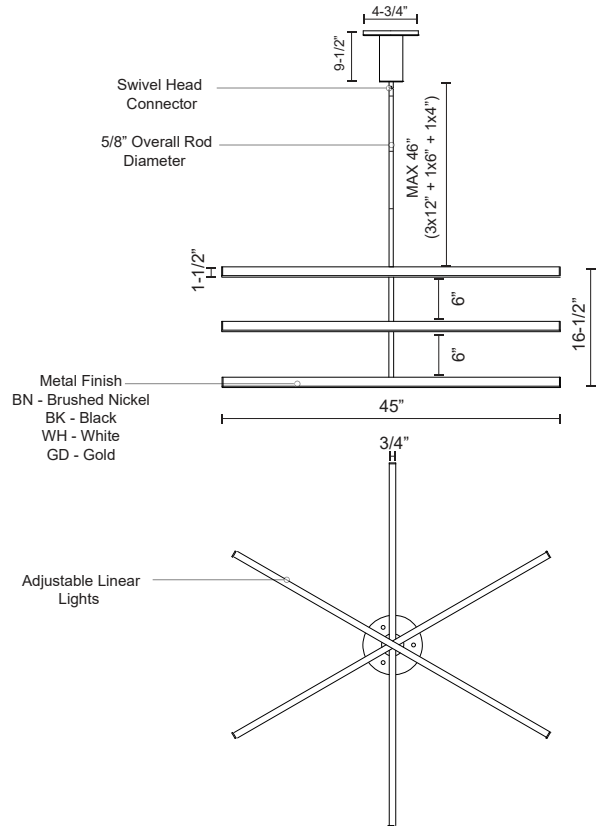

**VEGA**  
**CH10345**  
CHANDELIERS

PROJECT

CH10345-BK  
Black

CH10345-BN  
Brushed Nickel

CH10345-GD  
Gold

CH10345-WH  
White

**SPECIFICATION DETAILS**

\* For custom options, consult factory for details.

<b>Fixture Dimensions</b>	L45" x W3/4" x H16-1/2"
<b>Light Source</b>	LED
<b>Wattage</b>	54W
<b>Total Lumens</b>	4490lm
<b>Delivered Lumens</b>	BK-2185lm; BN-3345lm; GD-3222lm; WH-3677lm;
<b>Voltage</b>	120V
<b>Color Temperature</b>	3000K
<b>CRI (Ra)</b>	>90
<b>Optional Color Temps</b>	2700K - 5000K Available, Minimum Order Quantities Apply
<b>LED Rated Life</b>	50,000 hours
<b>Dimming</b>	100% - 10%, TRIAC or ELV Dimmer (Not Included)
<b>Diffuser Details</b>	White Acrylic Diffuser
<b>Adjustable</b>	Yes
<b>Rod Length</b>	46" Max (3x12" + 1x6" + 1x4")
<b>Location</b>	Dry
<b>Warranty</b>	5 Years
<b>Canopy Dimensions</b>	D4-3/4" x H9-1/2"

**DESCRIPTION**

Machined aluminum with powder-coated or electroplated finish. Trio of linear lights, suspended from a central spindle. Down light distribution.

**KUZCO**

19054 28TH AVENUE  
SURREY - BC V3Z 6M3  
CANADA