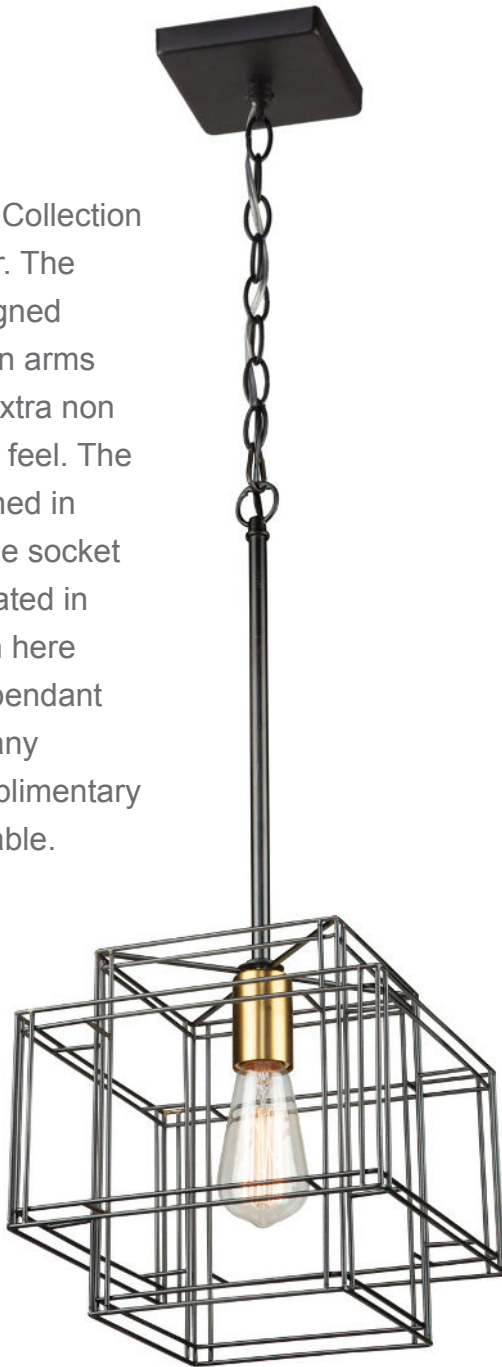

Artisan 1 Light Pendant Black and Brushed Brass

The “Artisan” Collection is spectacular. The frame is designed with super thin arms to give it an extra non obtrusive airy feel. The frame is finished in black while the socket covers are plated in brass. Shown here is the single pendant which has many different complimentary models available.

ORDERING			
Model: AC11731BK			
Collection: Artisan			
Finish: Black and Brushed Brass			
PRODUCT DIMENSIONS			
Weight	3.5 lbs		
Width	9.3"		
Length	9.3"		
Height	9.1"		
Overall Height	115"		
Ext.			
Chain	96"		
Rods			
Cord			
Wire Length	120"		
Canopy / Back Plate	4.75" D		
Sloped Ceiling	Yes		
PACKAGING DIMENSIONS			
Weight	Length	Width	Height
5 lbs	12.00"	12.00"	13.00"
BULBS			
Bulbs Included	No		
Bulb Qty.	1		
Wattage	60		
Dimmable	Yes		
Socket Base Type	Incandescent / LED - E26 / Medium (Standard)		
Lumens (LED)			
CRI (LED)			
Kelvin (LED)			
OTHER			
UPC	778350018975		
Material	Steel		
Listing Approval	Interior / Dry		
Safety Rating	ETL		
Warranty	Limited Lifetime Warranty		