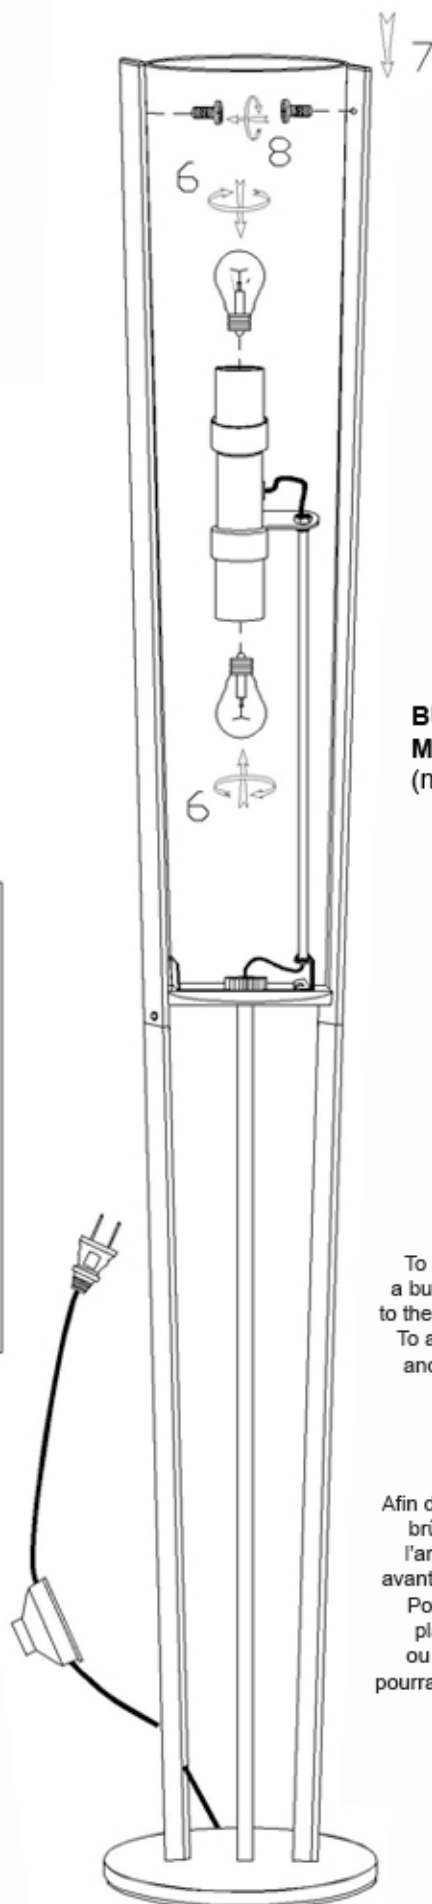

BULB / AMPOULE
MAX 2 x 60W
(not included / non incluse)

CAUTION:

To reduce the risk of electric shock and
a burn during relamping, disconnect power
to the unit and let bulb cool before relamping

To avoid risk of fire, do not allow curtains
and other combustible materials to come
in contact with the lamp.

MISE EN GARDE

Afin de réduire les risques d'électrocution et
brûlure pendant le remplacement de
l'ampoule, déconnecter l'alimentation
avant de la changer. Aussi laisser refroidir.

Pour éviter les risques de feu, ne pas
placer le luminaire près des rideaux
ou autres matériaux combustibles qui
pourraient entrer en contact avec l'ampoule.