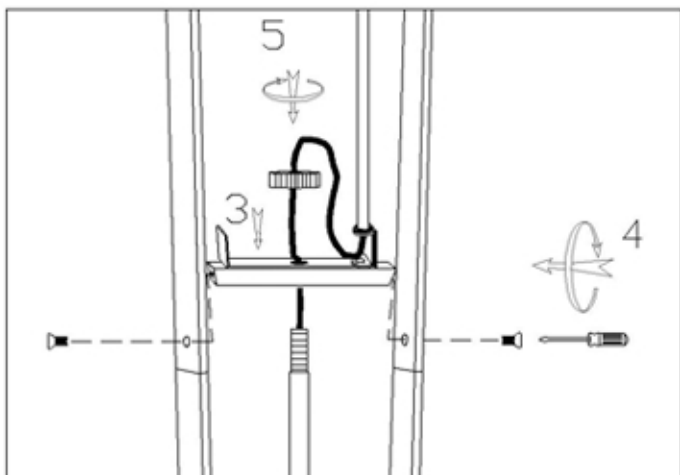

### **IMPORTANT SAFETY INSTRUCTIONS**

This portable lamp has a polarized plug  
(one prong is wider than the other.)

This plug will only fit in a polarized outlet one way.

If the plug does not fit fully in the outlet reverse the plug.

If it still does not fit contact a qualified electrician.

Never use with an extension cord unless  
the plug can be fully inserted.

Please do not defeat this safety feature.