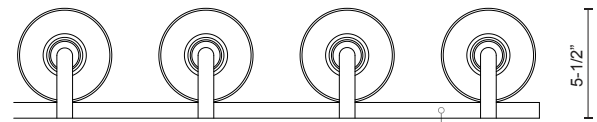

BRIDGEWATER
70234
VANITY

PROJECT

DESCRIPTION

Four lamp vanity with white opal cylinder glass with your choice of brushed nickel or chrome metal details.

70234BN
 Brushed Nickel

70234CH
 Chrome

SPECIFICATION DETAILS

* For custom options, consult factory for details.

Fixture Dimensions	W25-1/4" x H6" x E5-1/2"
Lamp Type	Incandescent, A19, Medium Base
Bulbs Included	No
Wattage	4 x 60W
Voltage	120V
Glass Details	White Opal Glass
Location	Damp
Warranty	5 Years