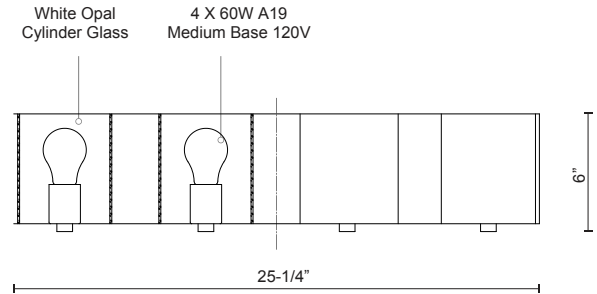

Metal Finish
CH - Chrome
BN - Brushed Nickel