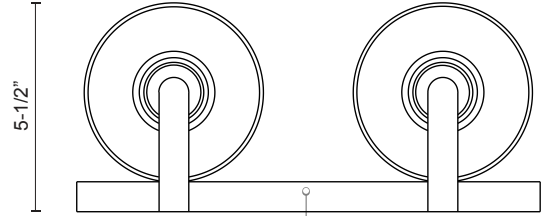

DESCRIPTION

Two lamp vanity with white opal cylinder glass with your choice of brushed nickel or chrome metal details.

70232BN
 Brushed Nickel

70232CH
 Chrome

SPECIFICATION DETAILS

* For custom options, consult factory for details.

Fixture Dimensions	W11-3/4" x H6" x E5-1/2"
Lamp Type	Incandescent, A19, Medium Base
Bulbs Included	No
Wattage	2 x 60W
Voltage	120V
Glass Details	White Opal Glass
Location	Damp
Warranty	5 Years

Metal Finish
 BN - Brushed Nickel
 CH - Chrome