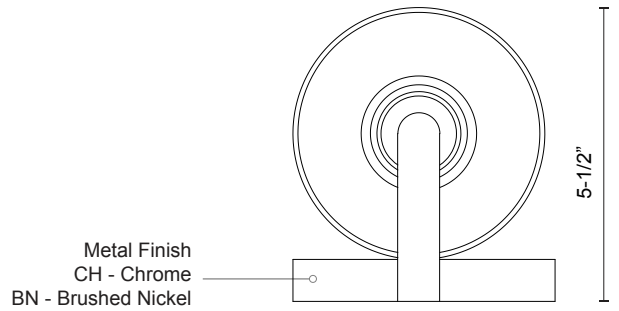

**BRIDGEWATER
70231
VANITY**

PROJECT

DESCRIPTION

Single lamp vanity with white opal cylinder glass with your choice of brushed nickel or chrome metal details.

70231BN
Brushed Nickel

70231CH
Chrome

SPECIFICATION DETAILS

* For custom options, consult factory for details.

Fixture Dimensions	W4-3/4" x H6" x E5-1/2"
Lamp Type	Incandescent, A19, Medium Base
Bulbs Included	No
Wattage	1 x 60W
Voltage	120V
Glass Details	White Opal Glass
Location	Damp
Warranty	5 Years