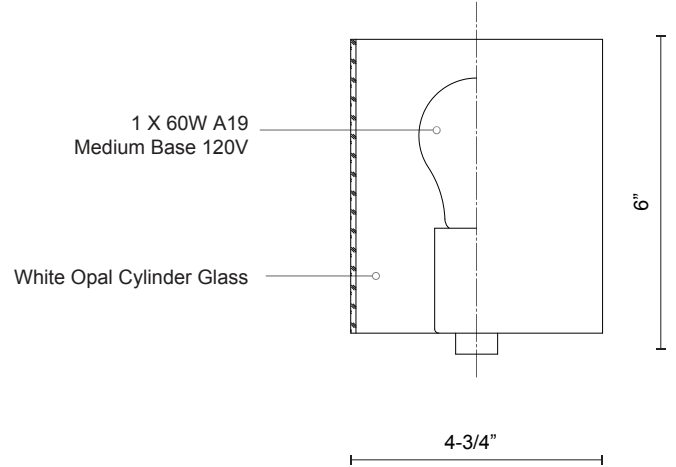

**BRIDGEWATER
70231
VANITY**

PROJECT

DESCRIPTION

Single lamp vanity with white opal cylinder glass with your choice of brushed nickel or chrome metal details.

70231BN
Brushed Nickel

70231CH
Chrome

SPECIFICATION DETAILS

* For custom options, consult factory for details.

Fixture Dimensions	W4-3/4" x H6" x E5-1/2"
Lamp Type	Incandescent, A19, Medium Base
Bulbs Included	No
Wattage	1 x 60W
Voltage	120V
Glass Details	White Opal Glass
Location	Damp
Warranty	5 Years