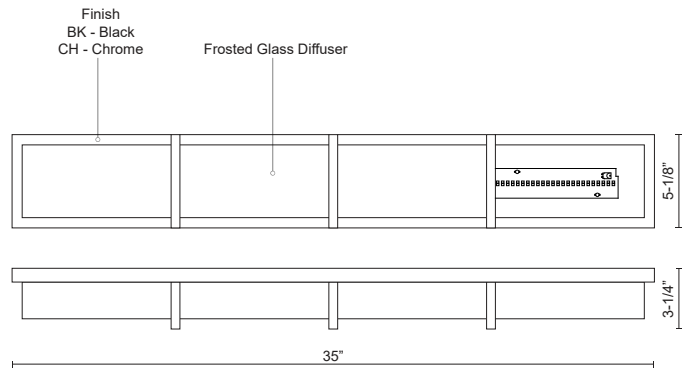

## DESCRIPTION

Elegant LED vanity with rectangular frosted glass with fine clear edges; polished chrome metal details with two metal bands which extend across the glass. Can be mounted horizontal or vertical equipped with our powerful 120V AC LED technology. Available in three different sizes and similar styled flush mounts available, see series for full family details.

## SPECIFICATION DETAILS

\* For custom options, consult factory for details.

<b>Fixture Dimensions</b>	W35" x H5-1/8" x E3-1/4"
<b>Light Source</b>	LED
<b>Wattage</b>	39W
<b>Total Lumens</b>	3200lm
<b>Delivered Lumens</b>	CH-2094lm
<b>Voltage</b>	120V
<b>Color Temperature</b>	3000K
<b>CRI (Ra)</b>	>90
<b>Optional Color Temps</b>	2700K - 5000K Available, Minimum Order Quantities Apply
<b>LED Rated Life</b>	50,000 hours
<b>Dimming</b>	100% - 10%, ELV Dimmer (Not Included)
<b>Glass Details</b>	Frosted Glass with Fine Clear Edge
<b>Location</b>	Damp
<b>Warranty</b>	5 Years
<b>ADA Compliant</b>	Yes