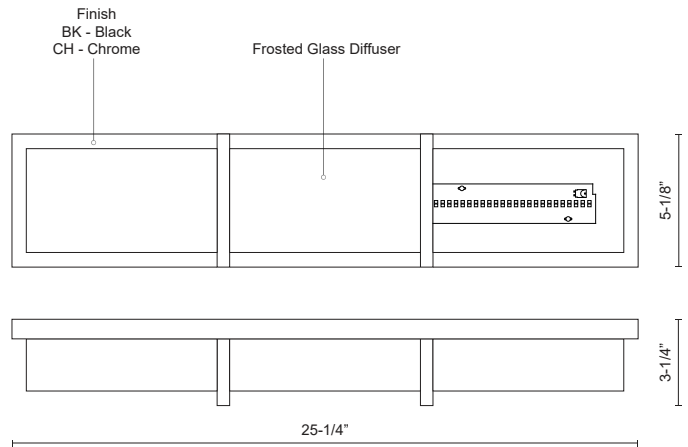

## DESCRIPTION

Elegant LED vanity with rectangular frosted glass with fine clear edges; polished chrome metal details with two metal bands which extend across the glass. Can be mounted horizontal or vertical equipped with our powerful 120V AC LED technology. Available in three different sizes and similar styled flush mounts available, see series for full family details.

## SPECIFICATION DETAILS

\* For custom options, consult factory for details.

<b>Fixture Dimensions</b>	W25-1/4" x H5-1/8" x E3-1/4"
<b>Light Source</b>	LED
<b>Wattage</b>	29W
<b>Total Lumens</b>	2400lm
<b>Delivered Lumens</b>	CH-1604lm
<b>Voltage</b>	120V
<b>Color Temperature</b>	3000K
<b>CRI (Ra)</b>	>90
<b>Optional Color Temps</b>	2700K - 5000K Available, Minimum Order Quantities Apply
<b>LED Rated Life</b>	50,000 hours
<b>Dimming</b>	100% - 10%, ELV Dimmer (Not Included)
<b>Glass Details</b>	Frosted Glass with Fine Clear Edge
<b>Location</b>	Damp
<b>Warranty</b>	5 Years
<b>ADA Compliant</b>	Yes