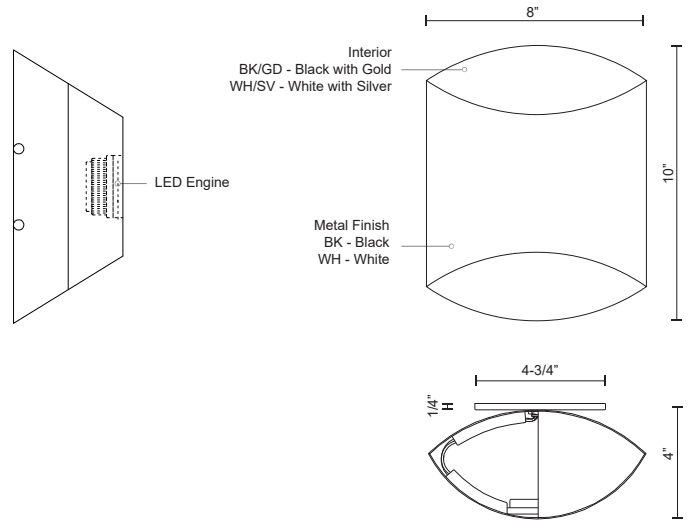

PRESTON 601471-LED

WALL

PROJECT

601471WH-LED
White

601471BK-LED
Black

SPECIFICATION DETAILS

* For custom options, consult factory for details.

Fixture Dimensions	W8" x H10" x E4"
Light Source	LED
Wattage	8W
Total Lumens	600lm
Delivered Lumens	BK-103lm; WH-153lm;
Voltage	120V
Color Temperature	3000K
CRI (Ra)	>90
Optional Color Temps	2700K - 5000K Available, Minimum Order Quantities Apply
LED Rated Life	50,000 hours
Dimming	100% - 10%, ELV Dimmer (Not Included)
Shade Details	Formed Shade
Location	Dry
Warranty	5 Years
Canopy Dimensions	W4-3/4" x H4-3/4" x E1/4"

DESCRIPTION

Single lamp LED wall sconce with either a flat black with fine gold interior or white with sleek silver interior unique metal casing. Equipped with our powerful 120V AC LED technology

KUZCO

19054 28TH AVENUE
SURREY - BC V3Z 6M3
CANADA