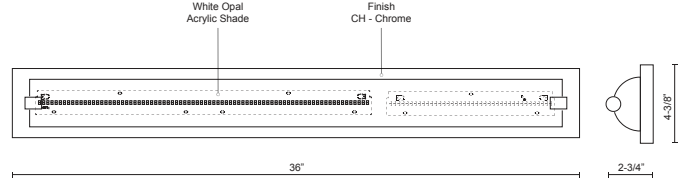

**CHARLOTTE
601465CH-LED
VANITY**

PROJECT

DESCRIPTION

Single lamp LED vanity with white opal glass half cylinder and metal side covers. Metal details available in chrome finish, and is equipped with our powerful 120V AC LED technology.

SPECIFICATION DETAILS

* For custom options, consult factory for details.

Fixture Dimensions	W36" x H4-3/8" x E2-3/4"
Light Source	LED
Wattage	39W
Total Lumens	3200lm
Delivered Lumens	CH-1548lm
Voltage	120V
Color Temperature	3000K
CRI (Ra)	>90
Optional Color Temps	2700K - 5000K Available, Minimum Order Quantities Apply
LED Rated Life	50,000 hours
Dimming	100% - 10%, ELV Dimmer (Not Included)
Glass Details	White Opal Glass
Location	Damp
Warranty	5 Years
ADA Compliant	Yes