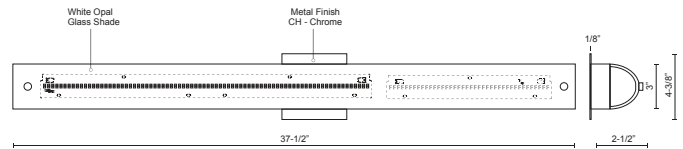

PEGGY
601004CH-LED
 VANITY

PROJECT

DESCRIPTION

Single lamp vanity with white opal glass half cylinder and frosted side covers, metal details available in chrome finish. Equipped with our powerful 120V AC LED technology

SPECIFICATION DETAILS

* For custom options, consult factory for details.

Fixture Dimensions	W37-1/2" x H3" x E2-1/2"
Light Source	LED
Wattage	43W
Total Lumens	3600lm
Delivered Lumens	CH-2459lm
Voltage	120V
Color Temperature	3000K
CRI (Ra)	>90
Optional Color Temps	2700K - 5000K Available, Minimum Order Quantities Apply
LED Rated Life	50,000 hours
Dimming	100% - 10%, ELV Dimmer (Not Included)
Glass Details	White Opal Glass
Location	Damp
Warranty	5 Years
ADA Compliant	Yes
Canopy Dimensions	W4-3/8" x H4-3/8" x E1/8"