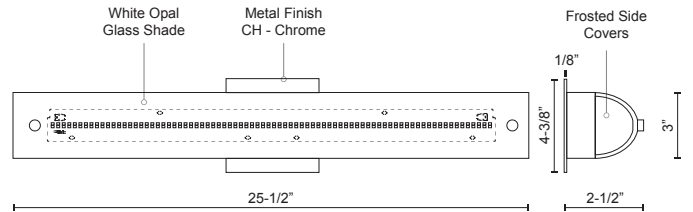

PEGGY
601003CH-LED
 VANITY

PROJECT

DESCRIPTION

Single lamp vanity with white opal glass half cylinder and frosted side covers, metal details available in chrome finish. Equipped with our powerful 120V AC LED technology

SPECIFICATION DETAILS

* For custom options, consult factory for details.

Fixture Dimensions	W25-1/2" x H3" x E2-1/2"
Light Source	LED
Wattage	29W
Total Lumens	2400lm
Delivered Lumens	CH-1259lm
Voltage	120V
Color Temperature	3000K
CRI (Ra)	>90
Optional Color Temps	2700K - 5000K Available, Minimum Order Quantities Apply
LED Rated Life	50,000 hours
Dimming	100% - 10%, ELV Dimmer (Not Included)
Glass Details	White Opal Glass
Location	Damp
Warranty	5 Years
ADA Compliant	Yes
Canopy Dimensions	W4-3/8" x H4-3/8" x E1/8"