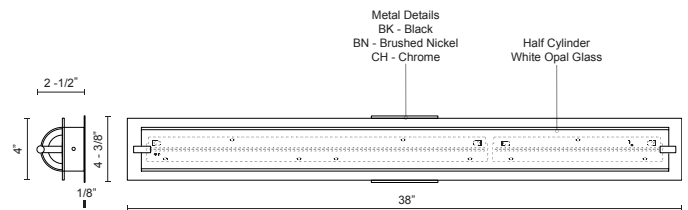

LIGHTHOUSE
601002-LED
 VANITY

PROJECT

DESCRIPTION

Single lamp vanity with white opal glass cylinder and frosted side covers, metal details available in brushed nickel or chrome finish. Equipped with our powerful 120V AC LED technology. Available in three different sizes see series for full details.

601002BN-LED
Brushed Nickel

601002BK-LED
Black

601002CH-LED
Chrome

SPECIFICATION DETAILS

* For custom options, consult factory for details.

Fixture Dimensions	W38" x H4" x E2-1/2"
Light Source	LED
Wattage	43W
Total Lumens	3600lm
Delivered Lumens	BN-2610lm; CH-2256lm;
Voltage	120V
Color Temperature	3000K
CRI (Ra)	>90
Optional Color Temps	2700K - 5000K Available, Minimum Order Quantities Apply
LED Rated Life	50,000 hours
Dimming	100% - 10%, ELV Dimmer (Not Included)
Glass Details	White Opal Glass
Location	Damp
Warranty	5 Years
ADA Compliant	Yes
Canopy Dimensions	W4-3/8" x H4-3/8" x E1/8"