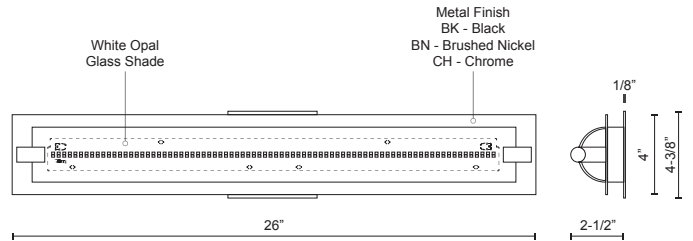

LIGHTHOUSE
601001-LED
 VANITY

PROJECT

DESCRIPTION

Single lamp vanity with white opal glass cylinder and frosted side covers, metal details available in brushed nickel or chrome finish. Equipped with our powerful 120V AC LED technology. Available in three different sizes see series for full details.

601001CH-LED
 Chrome

601001BN-LED
 Brushed Nickel

601001BK-LED
 Black

SPECIFICATION DETAILS

* For custom options, consult factory for details.

Fixture Dimensions	W26" x H4" x E2-1/2"
Light Source	LED
Wattage	29W
Total Lumens	2400lm
Delivered Lumens	BN-1740lm; CH-1504lm;
Voltage	120V
Color Temperature	3000K
CRI (Ra)	>90
Optional Color Temps	2700K - 5000K Available, Minimum Order Quantities Apply
LED Rated Life	50,000 hours
Dimming	100% - 10%, ELV Dimmer (Not Included)
Glass Details	White Opal Glass
Location	Damp
Warranty	5 Years
ADA Compliant	Yes
Canopy Dimensions	W4-3/8" x H4-3/8" x E1/8"