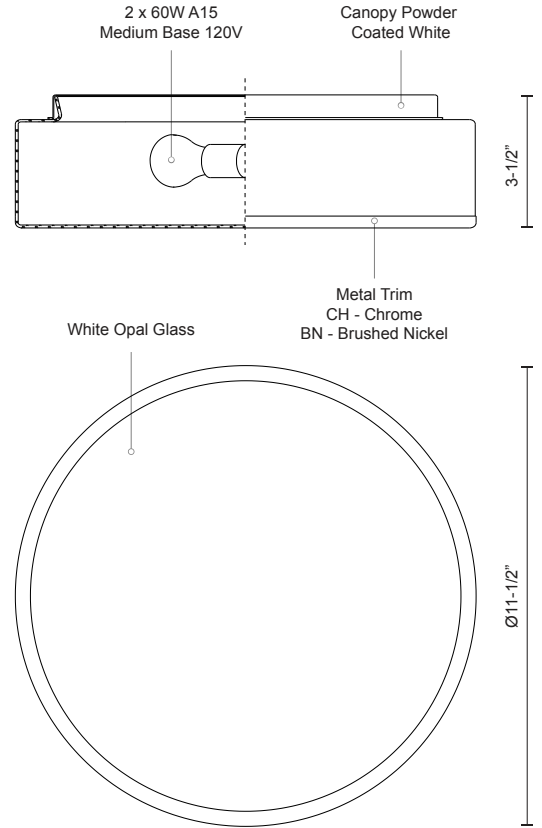

CHARLIE
599002
 FLUSH MOUNT

PROJECT

DESCRIPTION

Two lamp flush mount ceiling fixture with white round opal glass and your choice of brushed nickel or chrome metal finished trim.

599002BK
Black

599002BN
Brushed Nickel

599002CH
Chrome

SPECIFICATION DETAILS

* For custom options, consult factory for details.

Fixture Dimensions	D11-1/2" x H3-1/2"
Lamp Type	Incandescent, A15, Medium Base
Bulbs Included	No
Wattage	2 x 60W
Voltage	120V
Glass Details	White Opal Glass
Location	Dry
Warranty	5 Years