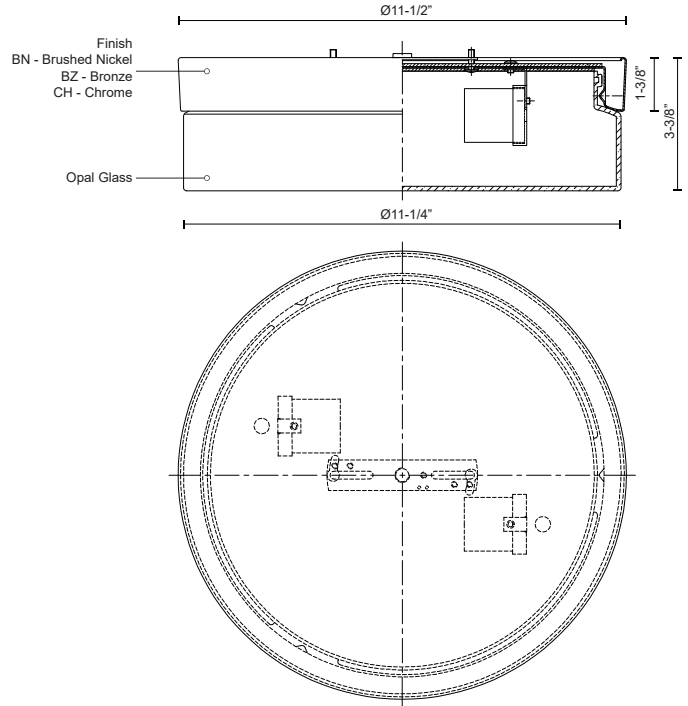

LOMITA
52022
 FLUSH MOUNT

PROJECT

DESCRIPTION

Two lamp flush mount ceiling fixture with white round opal glass and your choice of bronze, brushed nickel or chrome metal finishes.

52022BN
Brushed Nickel

52022BZ
Bronze

52022CH
Chrome

SPECIFICATION DETAILS

* For custom options, consult factory for details.

Fixture Dimensions	D11-1/2" x H3-3/8"
Lamp Type	Incandescent, A19, Medium Base
Bulbs Included	No
Wattage	2 x 40W
Delivered Lumens	BN-253lm
Voltage	120V
Glass Details	White Opal Glass
Location	Dry
Warranty	5 Years