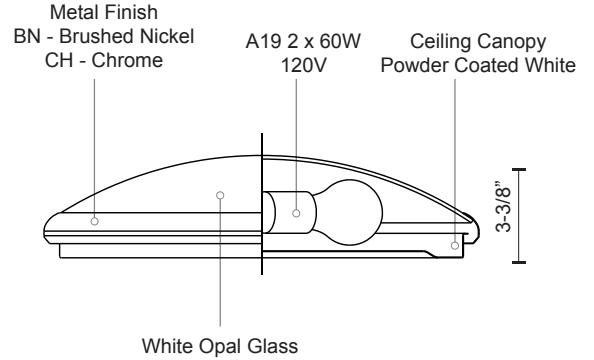

MALTA
51562
 FLUSH MOUNT

PROJECT

DESCRIPTION

Two lamp flush mount ceiling fixture with white opal glass and your choice of brushed nickel or chrome metal finish.

51562BN
 Brushed Nickel

51562CH
 Chrome

SPECIFICATION DETAILS

* For custom options, consult factory for details.

Fixture Dimensions	D15" x H3-3/8"
Lamp Type	Incandescent, A19, Medium Base
Bulbs Included	No
Wattage	2 x 60W
Delivered Lumens	CH-547lm
Voltage	120V
Glass Details	White Opal Glass
Location	Dry
Warranty	5 Years