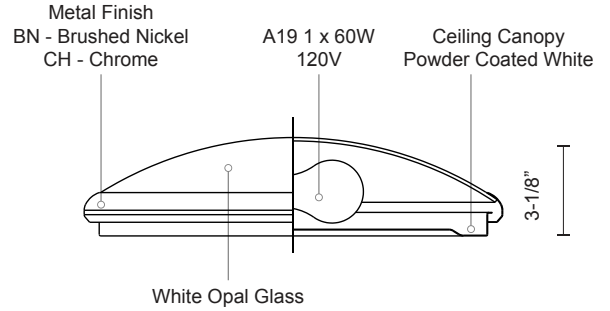

MALTA
51561
 FLUSH MOUNT

PROJECT

DESCRIPTION

Single lamp flush mount ceiling fixture with white opal glass and your choice of brushed nickel or chrome metal finish.

51561BN
 Brushed Nickel

51561CH
 Chrome

SPECIFICATION DETAILS

* For custom options, consult factory for details.

Fixture Dimensions	D12"x H3-1/8"
Lamp Type	Incandescent, A19, Medium Base
Bulbs Included	No
Wattage	1 x 60W
Delivered Lumens	CH-312lm
Voltage	120V
Glass Details	White Opal Glass
Location	Dry
Warranty	5 Years