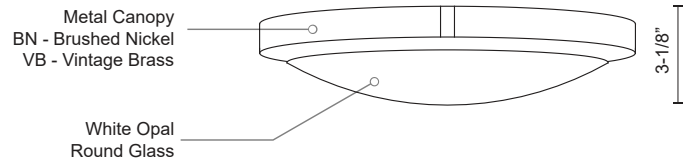

**FLOYD**  
**501122-LED**  
 FLUSH MOUNT

PROJECT

**DESCRIPTION**

Single LED flush mount ceiling fixture with round white opal glass. Metal details in brushed nickel & vintage brass finish, and is equipped with our powerful 120V AC LED technology

501122-LED  
Brushed Nickel

501122-VB  
Vintage Brass

**SPECIFICATION DETAILS**

\* For custom options, consult factory for details.

|                             |   |
|-----------------------------|---|
| <b>Fixture Dimensions</b>   | D17" x H3-1/8"  |
| <b>Light Source</b>         | LED   |
| <b>Wattage</b>              | 20W   |
| <b>Total Lumens</b>         | 1600lm  |
| <b>Delivered Lumens</b>     | BN-1190lm; VB-1122lm;                                   |
| <b>Voltage</b>              | 120V  |
| <b>Color Temperature</b>    | 3000K   |
| <b>CRI (Ra)</b>             | >90   |
| <b>Optional Color Temps</b> | 2700K - 5000K Available, Minimum Order Quantities Apply |
| <b>LED Rated Life</b>       | 50,000 hours  |
| <b>Dimming</b>              | 100% - 10%, ELV Dimmer (Not Included)                   |
| <b>Glass Details</b>        | White Opal Glass  |
| <b>Location</b>             | Dry   |
| <b>Warranty</b>             | 5 Years   |