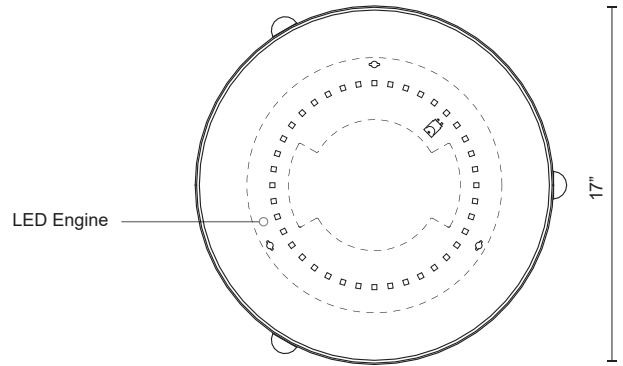

**FLOYD**  
**501122-LED**  
 FLUSH MOUNT

PROJECT

**DESCRIPTION**

Single LED flush mount ceiling fixture with round white opal glass. Metal details in brushed nickel & vintage brass finish, and is equipped with our powerful 120V AC LED technology

501122-LED  
Brushed Nickel

501122-VB  
Vintage Brass

**SPECIFICATION DETAILS**

\* For custom options, consult factory for details.

|                             |   |
|-----------------------------|---|
| <b>Fixture Dimensions</b>   | D17" x H3-1/8"  |
| <b>Light Source</b>         | LED   |
| <b>Wattage</b>              | 20W   |
| <b>Total Lumens</b>         | 1600lm  |
| <b>Delivered Lumens</b>     | BN-1190lm; VB-1122lm;                                   |
| <b>Voltage</b>              | 120V  |
| <b>Color Temperature</b>    | 3000K   |
| <b>CRI (Ra)</b>             | >90   |
| <b>Optional Color Temps</b> | 2700K - 5000K Available, Minimum Order Quantities Apply |
| <b>LED Rated Life</b>       | 50,000 hours  |
| <b>Dimming</b>              | 100% - 10%, ELV Dimmer (Not Included)                   |
| <b>Glass Details</b>        | White Opal Glass  |
| <b>Location</b>             | Dry   |
| <b>Warranty</b>             | 5 Years   |