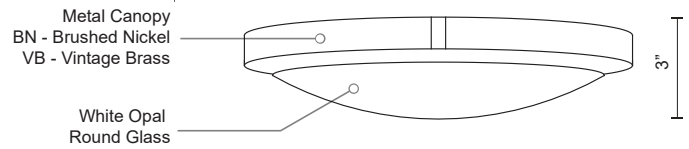

FLOYD
501112-LED
 FLUSH MOUNT

PROJECT

DESCRIPTION

Single LED flush mount ceiling fixture with round white opal glass. Metal details in brushed nickel & vintage brass finish, and is equipped with our powerful 120V AC LED technology

501112-LED
 Brushed Nickel

501112-VB
 Vintage Brass

SPECIFICATION DETAILS

* For custom options, consult factory for details.

Fixture Dimensions	D13" x H3"
Light Source	LED
Wattage	16W
Total Lumens	1300lm
Delivered Lumens	BN-995lm; VB-938lm;
Voltage	120V
Color Temperature	3000K
CRI (Ra)	>90
Optional Color Temps	2700K - 5000K Available, Minimum Order Quantities Apply
LED Rated Life	50,000 hours
Dimming	100% - 10%, ELV Dimmer (Not Included)
Glass Details	White Opal Glass
Location	Dry
Warranty	5 Years