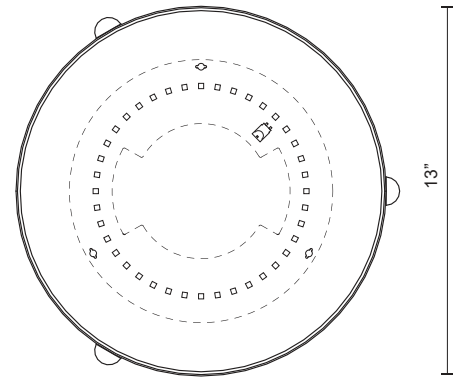

FLOYD
501112-LED
 FLUSH MOUNT

PROJECT

DESCRIPTION

Single LED flush mount ceiling fixture with round white opal glass. Metal details in brushed nickel & vintage brass finish, and is equipped with our powerful 120V AC LED technology

501112-LED
 Brushed Nickel

501112-VB
 Vintage Brass

SPECIFICATION DETAILS

* For custom options, consult factory for details.

Fixture Dimensions	D13" x H3"
Light Source	LED
Wattage	16W
Total Lumens	1300lm
Delivered Lumens	BN-995lm; VB-938lm;
Voltage	120V
Color Temperature	3000K
CRI (Ra)	>90
Optional Color Temps	2700K - 5000K Available, Minimum Order Quantities Apply
LED Rated Life	50,000 hours
Dimming	100% - 10%, ELV Dimmer (Not Included)
Glass Details	White Opal Glass
Location	Dry
Warranty	5 Years