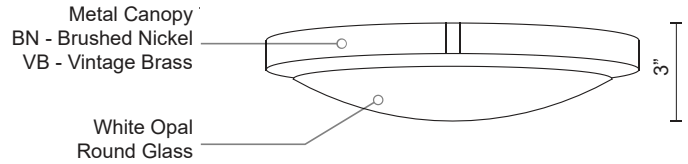

FLOYD
501102-LED
 FLUSH MOUNT

PROJECT

DESCRIPTION

Single LED flush mount ceiling fixture with round white opal glass. Metal details in brushed nickel & vintage brass finish, and is equipped with our powerful 120V AC LED technology

501102-VB
Vintage Brass

501102-LED
Brushed Nickel

SPECIFICATION DETAILS

* For custom options, consult factory for details.

Fixture Dimensions	D11" x H3"
Light Source	LED
Wattage	16W
Total Lumens	1300lm
Delivered Lumens	BN-912lm; VB-860lm;
Voltage	120V
Color Temperature	3000K
CRI (Ra)	>90
Optional Color Temps	2700K - 5000K Available, Minimum Order Quantities Apply
LED Rated Life	50,000 hours
Dimming	100% - 10%, ELV Dimmer (Not Included)
Glass Details	White Opal Glass
Location	Dry
Warranty	5 Years