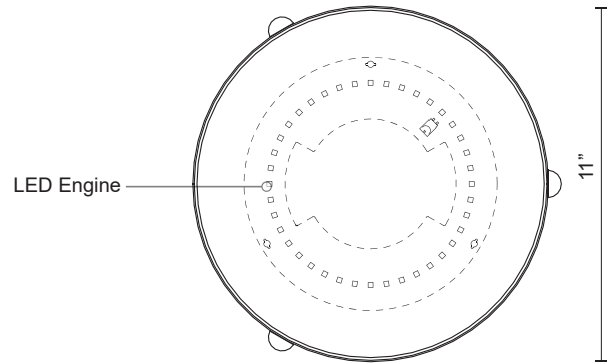

FLOYD
501102-LED
 FLUSH MOUNT

PROJECT

DESCRIPTION

Single LED flush mount ceiling fixture with round white opal glass. Metal details in brushed nickel & vintage brass finish, and is equipped with our powerful 120V AC LED technology

501102-VB
Vintage Brass

501102-LED
Brushed Nickel

SPECIFICATION DETAILS

* For custom options, consult factory for details.

Fixture Dimensions	D11" x H3"
Light Source	LED
Wattage	16W
Total Lumens	1300lm
Delivered Lumens	BN-912lm; VB-860lm;
Voltage	120V
Color Temperature	3000K
CRI (Ra)	>90
Optional Color Temps	2700K - 5000K Available, Minimum Order Quantities Apply
LED Rated Life	50,000 hours
Dimming	100% - 10%, ELV Dimmer (Not Included)
Glass Details	White Opal Glass
Location	Dry
Warranty	5 Years