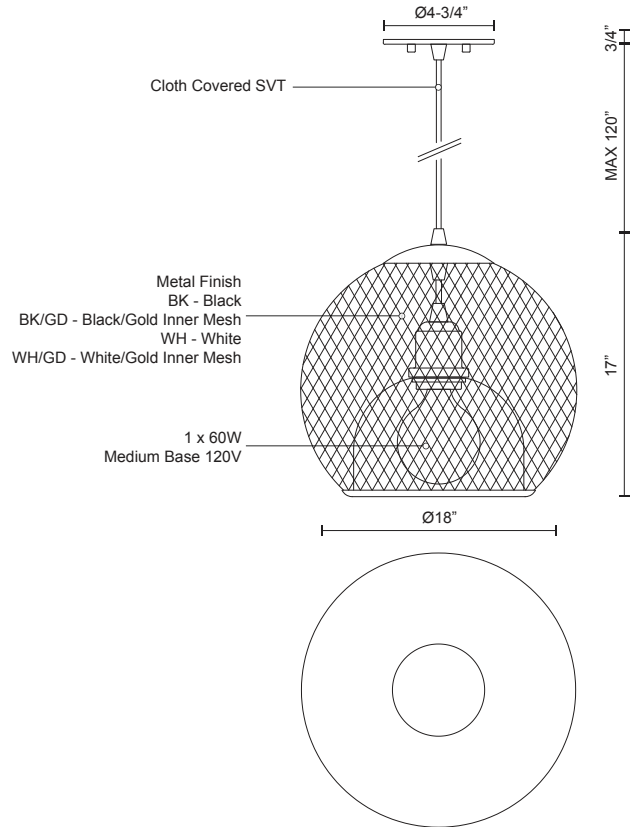

GIBRALTAR
494418
 PENDANTS

PROJECT

494418-BK
Black

494418-BK/GD
Black/Gold

494418-WH
White

494418-WH/GD
White/Gold

SPECIFICATION DETAILS

* For custom options, consult factory for details.

Fixture Dimensions	D18" x H17"
Lamp Type	Incandescent, Medium Base
Bulbs Included	No
Wattage	1 x 60W
Delivered Lumens	BK-257lm
Voltage	120V
Shade Details	Wire Mesh Shade
Adjustable	Yes
Wire Length	120" Max
Wire Type	Color Matching SVT Cord
Location	Dry
Warranty	5 Years
Canopy Dimensions	D4-3/4" x H3/4"

DESCRIPTION

Single lamp pendant with spherical powder-coated wire mesh shade. Color configurations include uniform black, white or an exterior black or white mesh with inner gold mesh. Suspended by matching cable. Available in 2 sizes.