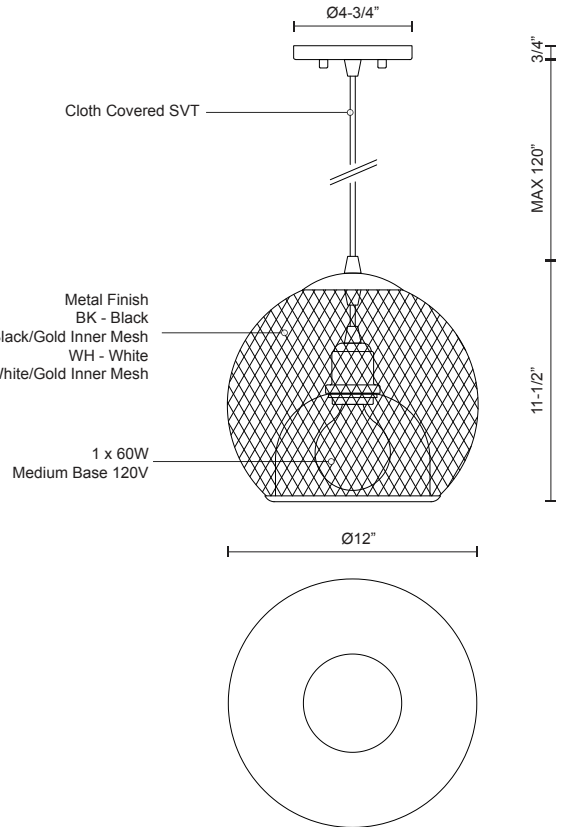

GIBRALTAR
494412
 PENDANTS

PROJECT

DESCRIPTION

Single lamp pendant with spherical powder-coated wire mesh shade. Color configurations include uniform black, white or an exterior black or white mesh with inner gold mesh. Suspended by matching cable. Available in 2 sizes.

494412-BK/GD
Black/Gold

494412-BK
Black

494412-WH/GD
White/Gold

494412-WH
White

SPECIFICATION DETAILS

* For custom options, consult factory for details.

Fixture Dimensions	D12" x H11-1/2"
Lamp Type	Incandescent, Medium Base
Bulbs Included	No
Wattage	1 x 60W
Voltage	120V
Shade Details	Wire Mesh Shade
Adjustable	Yes
Wire Length	120" Max
Wire Type	Color Matching SVT Cord
Location	Dry
Warranty	5 Years
Canopy Dimensions	D4-3/4" x H3/4"