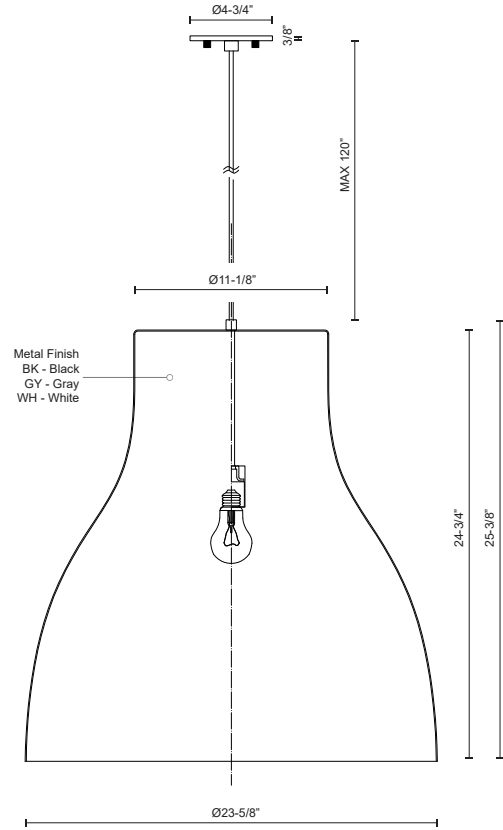

**CRADLE
494224
PENDANTS**

PROJECT

494224-GY
Gray

494224-BK
Black

494224-WH
White

SPECIFICATION DETAILS

* For custom options, consult factory for details.

Fixture Dimensions	D23-5/8" x H25-3/8"
Lamp Type	Incandescent, Medium Base
Bulbs Included	No
Wattage	1 x 60W
Voltage	120V
Shade Details	Spun Aluminum Shade
Adjustable	Yes
Wire Length	120" Max
Wire Type	Color Matching SVT Cord
Location	Dry
Warranty	5 Years
Canopy Dimensions	D4-3/4" x H3/8"

DESCRIPTION

Single-lamp pendant with tapered aluminum shade showcasing powder-coated finishes. Exterior shade colors are either black, gray or white, with matte white interior. Suspended by cloth cable . Available in three sizes.