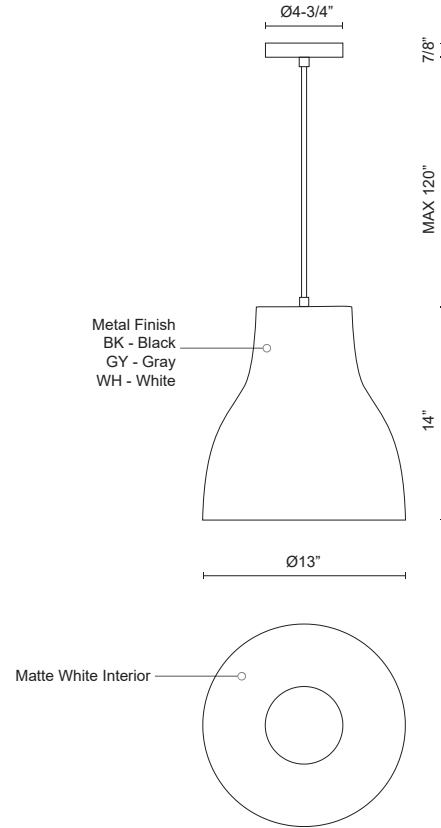

**CRADLE
494213
PENDANTS**

PROJECT

494213-BK
Black

494213-GY
Gray

494213-WH
White

SPECIFICATION DETAILS

* For custom options, consult factory for details.

Fixture Dimensions	D13" x H14"
Lamp Type	Incandescent, Medium Base
Bulbs Included	No
Wattage	1 x 60W
Voltage	120V
Shade Details	Spun Aluminum Shade
Adjustable	Yes
Wire Length	120" Max
Wire Type	Color Matching SVT Cord
Location	Dry
Warranty	5 Years
Canopy Dimensions	D4-3/4" x H7/8"

DESCRIPTION

Single-lamp pendant with tapered aluminum shade showcasing powder-coated finishes. Exterior shade colors are either black, gray or white, with matte white interior. Suspended by cloth cable . Available in three sizes.