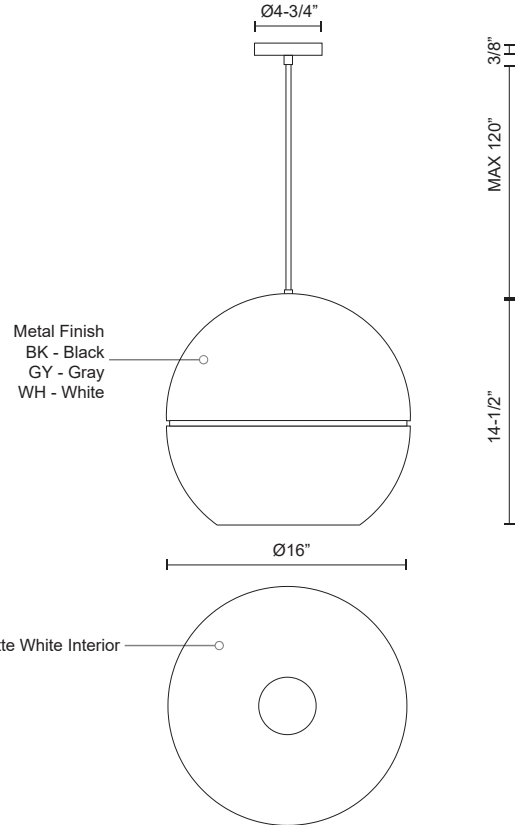

**LUCAS  
494016  
PENDANTS**

PROJECT

**DESCRIPTION**

Single-lamp pendant with split spherical aluminum shade showcasing powder-coated finishes against a matte white interior. Exterior shade colors are gray, white or black. Suspended by cloth cable. Available in two sizes.

494016-BK  
Black

494016-GY  
Gray

494016-WH  
White

**SPECIFICATION DETAILS**

\* For custom options, consult factory for details.

<b>Fixture Dimensions</b>	D16" x H14-1/2"
<b>Lamp Type</b>	Incandescent, Medium Base
<b>Bulbs Included</b>	No
<b>Wattage</b>	1 x 60W
<b>Delivered Lumens</b>	BK-150lm
<b>Voltage</b>	120V
<b>Shade Details</b>	Heavy Spun Shade
<b>Adjustable</b>	Yes
<b>Wire Length</b>	120" Max
<b>Wire Type</b>	Color Matching SVT Cord
<b>Location</b>	Dry
<b>Warranty</b>	5 Years
<b>Canopy Dimensions</b>	D4-3/4" x H3/8"