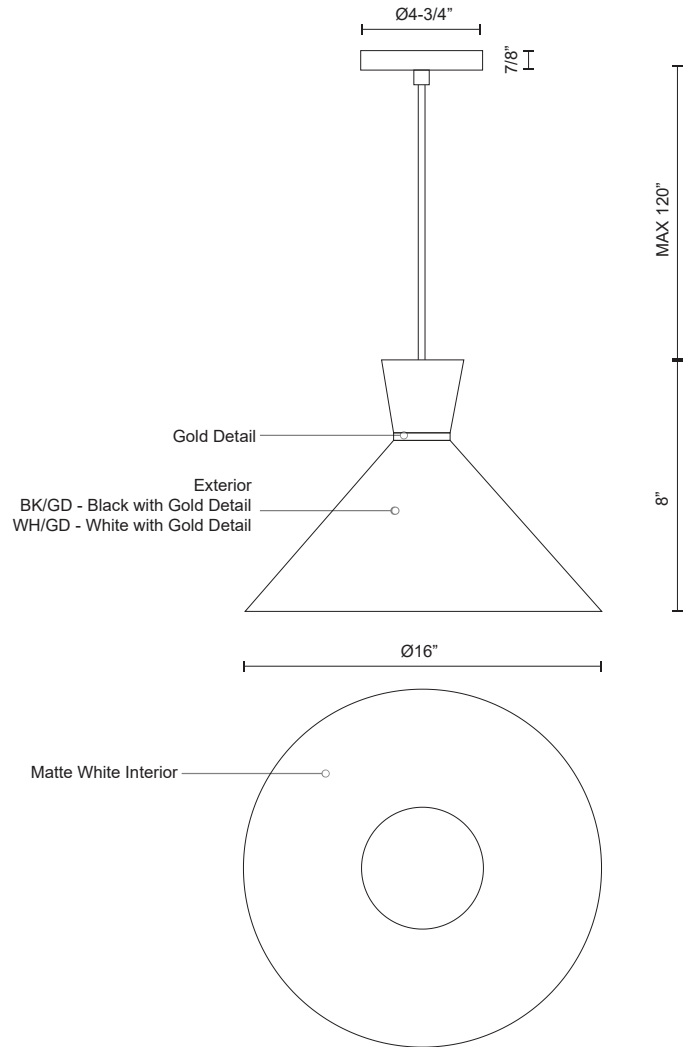

VANDERBILT
493216
 PENDANTS

PROJECT

493216-BK/GD
 Black with Gold
 detail

493216-WH/GD
 White with Gold
 detail

SPECIFICATION DETAILS

* For custom options, consult factory for details.

Fixture Dimensions	D16" x H8"
Lamp Type	Incandescent, Medium Base
Bulbs Included	No
Wattage	1 x 60W
Voltage	120V
Shade Details	Spun Aluminum Shade
Adjustable	Yes
Wire Length	120" Max
Wire Type	Color Matching SJT Cord
Location	Dry
Warranty	5 Years
Canopy Dimensions	D4-3/4" x H7/8"

DESCRIPTION

Single-lamp pendant with conical aluminum shade with fine powder-coated finishes and anodized gold ring detail. Exterior shade colors are white or black, with matte white interior. Suspended by cloth cable