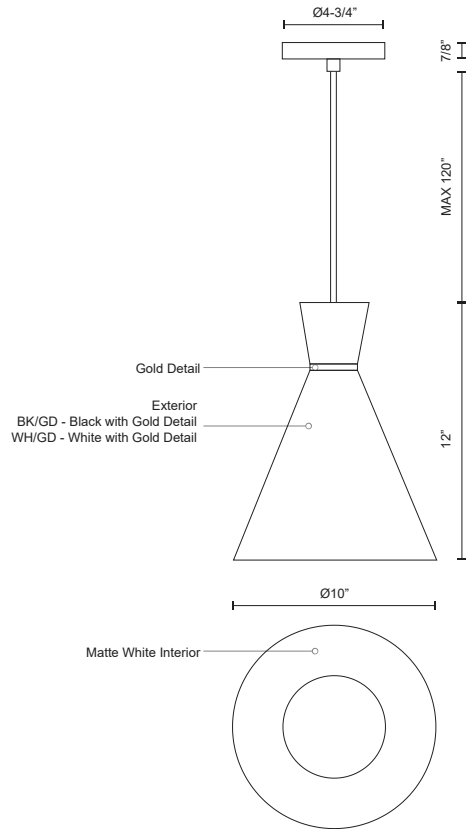

**VANDERBILT**  
**493210**  
 PENDANTS

PROJECT

493210-BK/GD  
 Black with Gold  
 detail

493210-WH/GD  
 White with Gold  
 detail

**SPECIFICATION DETAILS**

\* For custom options, consult factory for details.

<b>Fixture Dimensions</b>	D10" x H12"
<b>Lamp Type</b>	Incandescent, Medium Base
<b>Bulbs Included</b>	No
<b>Wattage</b>	1 x 60W
<b>Voltage</b>	120V
<b>Shade Details</b>	Spun Aluminum Shade
<b>Adjustable</b>	Yes
<b>Wire Length</b>	120" Max
<b>Wire Type</b>	Color Matching SVT Cord
<b>Location</b>	Dry
<b>Warranty</b>	5 Years
<b>Canopy Dimensions</b>	D4-3/4" x H7/8"

**DESCRIPTION**

Single-lamp pendant with conical aluminum shade with fine powder-coated finishes and anodized gold ring detail. Exterior shade colors are white or black, with matte white interior. Suspended by cloth cable