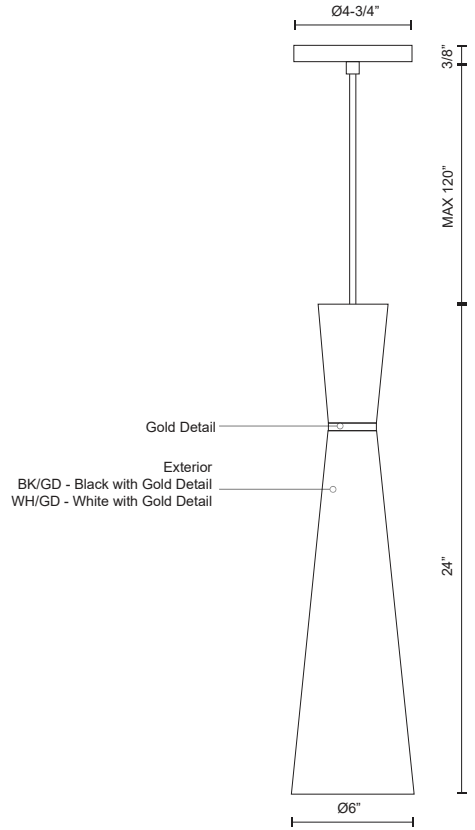

VANDERBILT
493206
 PENDANTS

PROJECT

493206-WH/GD
 White with Gold
 detail

493206-BK/GD
 Black with Gold
 detail

SPECIFICATION DETAILS

* For custom options, consult factory for details.

Fixture Dimensions	D6" x H24"
Lamp Type	Incandescent, A19, Medium Base
Bulbs Included	No
Wattage	1 x 60W
Voltage	120V
Shade Details	Spun Aluminum Shade
Adjustable	Yes
Wire Length	120" Max
Wire Type	Color Matching SVT Cord
Location	Dry
Warranty	5 Years
Canopy Dimensions	D4-3/4" x H3/8"

DESCRIPTION

Single-lamp pendant with conical aluminum shade with fine powder-coated finishes and anodized gold ring detail. Exterior shade colors are white or black, with matte white interior. Suspended by cloth cable