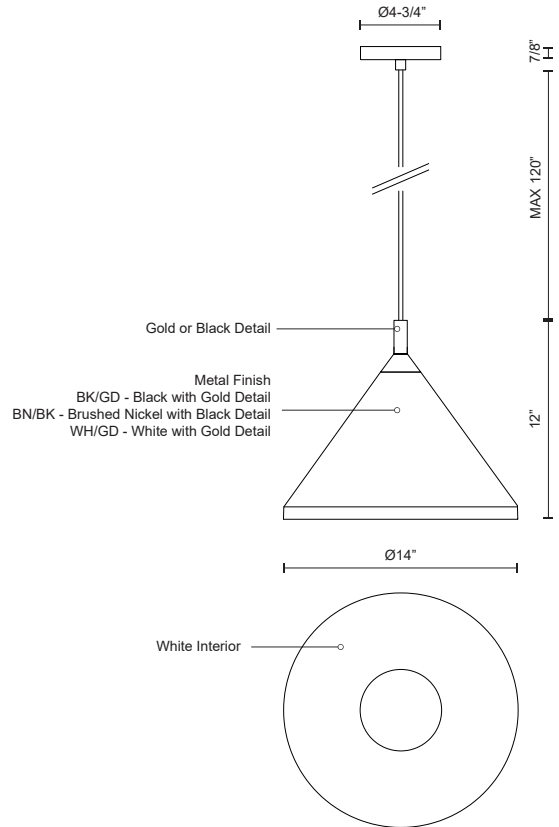

DOROTHY
492814
 PENDANTS

PROJECT

492814-BK/GD
 Black with Gold
 detail

492814-WH/GD
 White with Gold
 detail

492814-BN/BK
 Brushed Nickel with
 Black detail

SPECIFICATION DETAILS

* For custom options, consult factory for details.

Fixture Dimensions	D14" x H12"
Lamp Type	Incandescent, Medium Base
Bulbs Included	No
Wattage	1 x 60W
Voltage	120V
Shade Details	Spun Aluminum Shade
Adjustable	Yes
Wire Length	120" Max
Wire Type	Color Matching SVT Cord
Location	Dry
Warranty	5 Years
Canopy Dimensions	D4-3/4" x H7/8"

DESCRIPTION

Single lamp pendant with conical aluminum shade with fine powder-coated or plated finishes with contrasting finial. Exterior shade colors are black or white with gold detail or brushed nickel with black detail. Suspended by cloth cable. Available in 2 sizes.