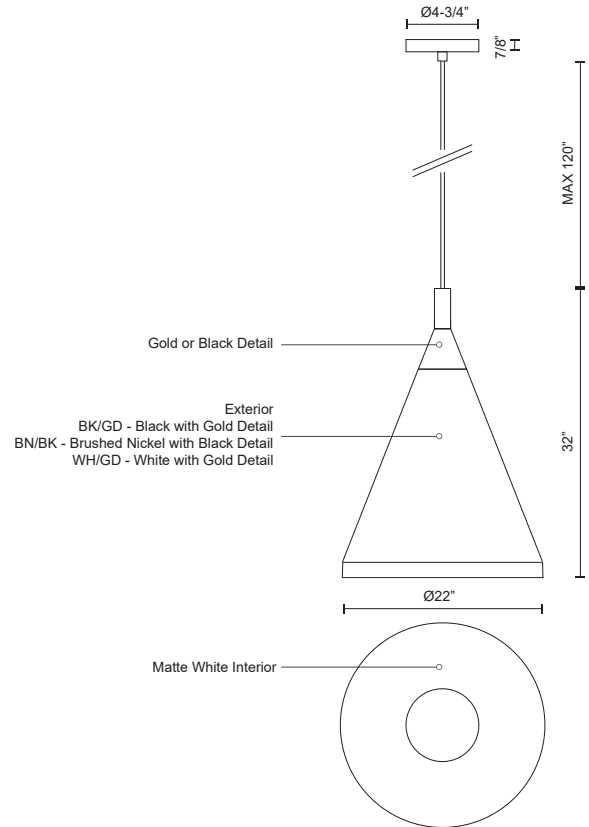

DOROTHY
492722
 PENDANTS

PROJECT

DESCRIPTION

Single lamp pendant with conical aluminum shade with fine powder-coated or plated finishes with contrasting finial. Exterior shade colors are black or white with gold detail or brushed nickel with black detail. Suspended by cloth cable. Available in 3 sizes.

492722-BK/GD
 Black with Gold detail

492722-BN/BK
 Brushed Nickel with Black detail

492722-WH/GD
 White with Gold detail

SPECIFICATION DETAILS

* For custom options, consult factory for details.

Fixture Dimensions	D22" x H32"
Lamp Type	Incandescent, Medium Base
Bulbs Included	No
Wattage	1 x 60W
Voltage	120V
Shade Details	Spun Aluminum Shade
Adjustable	Yes
Wire Length	120" Max
Wire Type	Color Matching SVT Cord
Location	Dry
Warranty	5 Years
Canopy Dimensions	D4-3/4" x H7/8"